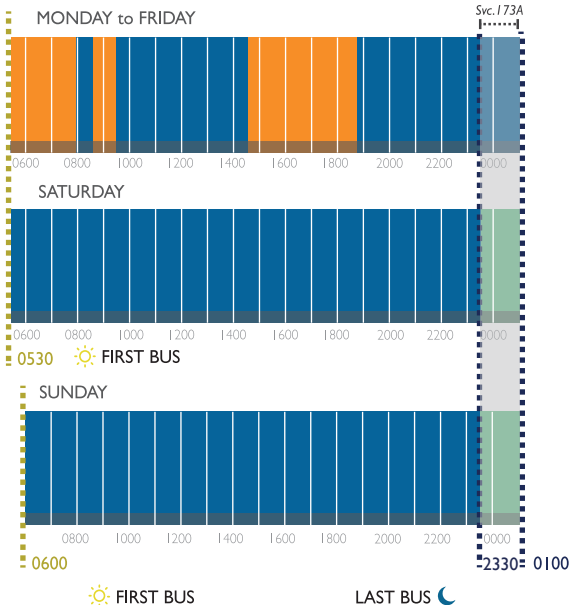

# 173

#TowerTransitSG

www.towertransit.sg

@towertransitsg

24 Hours Lost-&Found Hotline  
**1800 248 0960**  
 Daily Hotline for Enquiries/Feedback (7:30am - 8pm)  
**1800 248 0950**  
 feedback@towertransit.sg

BUS FREQUENCY & SERVICE INFORMATION

Your expected waiting time is reflected in the service information. All information is accurate as of 12/11/2018.

Note: Service 173A operates from Bt Batok Int to Bt Batok East Ave 4 (Blk 254). Buses leaving Bt Batok Int after 2330 hours will operate as 173A.