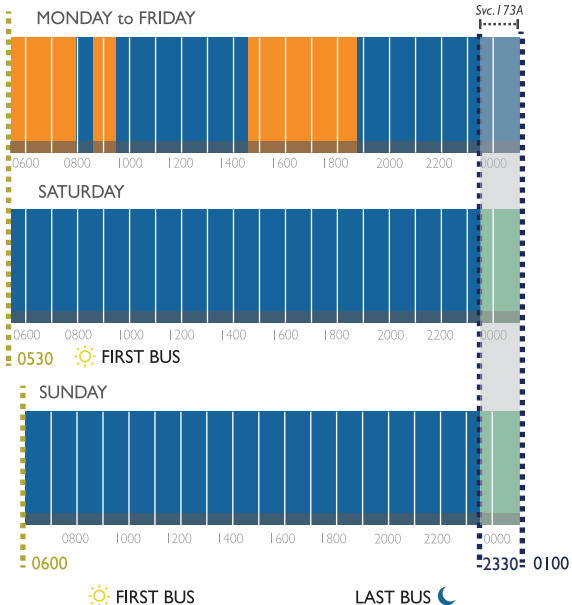

YOUR GUIDE TO BUS SERVICE

BUKIT BATOK INT. to CLEMENTI INT. (LOOP)

173

#TowerTransitSG

www.towertransit.sg
 @towertransitsg

Daily Hotline for Lost-&Found Items (7:30am - 1am)
1800 248 0960
 Daily Hotline for Enquiries/Feedback (7:30am - 8pm)
1800 248 0950
 feedback@towertransit.sg

BUS FREQUENCY & SERVICE INFORMATION

Your expected waiting time is reflected in the service information. All information is accurate as of 14/07/2019.

Note: Service 173A operates from Bt Batok Int to Bt Batok East Ave 4 (Blk 254). Buses leaving Bt Batok Int after 2330 hours will operate as 173A.