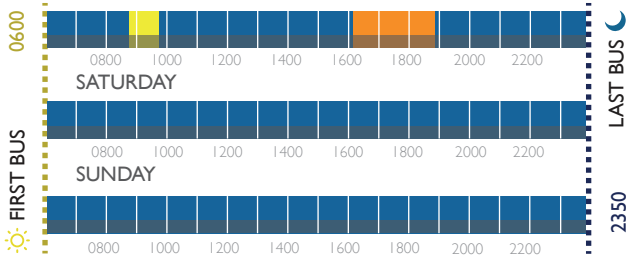

Non-Wheelchair-Accessible

JURONG EAST TEMP INT. to MARINA CENTRE

DISTANCE (KM)	BUS STOP NO.	DESTINATION	DISTANCE (KM)	BUS STOP NO.	DESTINATION
0.0	28009	Jurong East Temp Int	14.9	14109	Keppel Rd
0.3	28301	• Blk 131	15.3	14089	• Opp Tg Pagar DP Blk F5
			16.1	14069	• Former Railway Stn
			16.7	05641	• Bef Cantonment Rd
0.6	28431	Jurong East Ctrl			
		• Blk 134			
0.9	28249	Jurong Town Hall Rd	17.1	03222	Anson Rd
1.4	28239	• Jurong East Lib			• Hub Synergy Pt
2.0	28229	• Opp Jurong Town Hall			
		• German Ctr	17.8	03111	Robinson Rd
			18.1	03071	Aft Capital Twr
					• Opp SO Sofitel S'pore
2.4	20059	AYE			
3.2	20039	• Opp Cycle & Carriage	18.7	03381	Marina Blvd
3.7	20029	• Opp The Infiniti	18.9	03391	• The Sail
4.3	20019	• Opp NEWest			Marina Bay Financial Ctr
4.6	17149	Blk 431			
5.0	17139	• Blk 426	19.6	03511	Bayfront Ave
5.6	17129	• Aft Clementi Swim Cplx	20.0	03501	Aft Bayfront Stn Exit E
6.7	16099	• Aft NUS High Sch			• Marina Bay Sands Theatre
		• SIT Dover			
			20.9	02169	Temasek Ave
7.6	18079	Buona Vista Flyover			Promenade Stn Exit B
8.0	18109	Opp NUH			
		Opp PSB Science Pk Bldg	21.2	02159	Temasek Blvd
					• Opp Suntec Convention Ctr
8.8	18049	AYE			
		• Opp Normanton Pk			
10.6	18019	Alexandra Rd	21.5	02089	Raffles Blvd
11.1	15059	• Bef Telok Blangah Hill Pk	21.8	02099	Pan Pacific Hotel
11.4	15049	• Opp Alexandra Pt			• Marina Ctr Ter*
		• Bef PSA Bldg			
11.8	14189	Telok Blangah Rd			
12.1	14179	Aft Alexandra Rd			
12.5	14169	• Yeo's Bldg			
13.0	14159	Opp Telok Blangah Stn			
13.4	14139	• Bef Chr Community Chapel			
13.9	14129	• Bef Seah Im Rd			
14.2	14119	HarbourFront Stn Exit A			
		Opp VivoCity			

*Note: No boarding and alighting at Marina Ctr Ter.