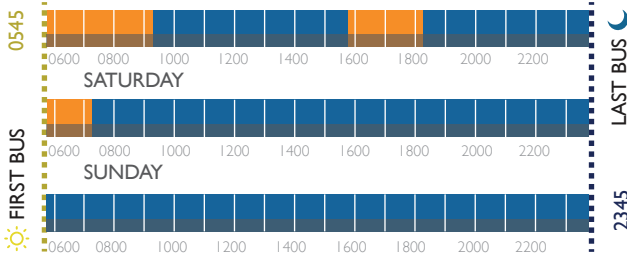

YOUR GUIDE TO BUS SERVICE

JURONG EAST
TEMP INT.
to MARINA
CENTRE

97

#TowerTransitSG

www.towertransit.sg

@towertransitsg

Daily Hotline for Lost-&Found Items
(7:30am - 1am)
1800 248 0960

Daily Hotline for Enquiries/Feedback
(7:30am - 8pm)
1800 248 0950

feedback@towertransit.sg

BUS FREQUENCY & SERVICE INFORMATION

Your expected waiting time is reflected in the service information.
All information is accurate as of 14/07/2019.

(JURONG EAST - MARINA CENTRE)
MONDAY to FRIDAY