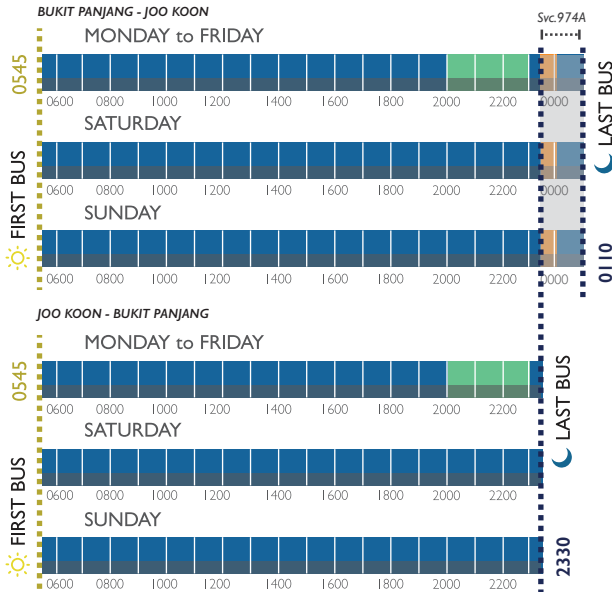

YOUR GUIDE TO BUS SERVICE

BUKIT PANJANG to JOO KOON INT

974

#TowerTransitSG

www.towertransit.sg
@towertransitsg

Daily Hotline for Lost-&Found Items (7:30am - 1am)
1800 248 0960
Daily Hotline for Enquiries/Feedback (7:30am - 8pm)
1800 248 0950
feedback@towertransit.sg

BUS FREQUENCY & SERVICE INFORMATION

Your expected waiting time is reflected in the service information. All information is accurate as of 14/07/2019.

BUKIT PANJANG to JOO KOON INT

DISTANCE (KM)	BUS STOP NO.	DESTINATION
0.0	44029	Upp Bt Timah Rd Bt Panjang Stn Exit A/LRT Petir Rd • Non-stop Jelebu Rd • Non-stop Bt Panjang Rd • Blk 183 Choa Chu Kang Rd Opp Phoenix Stn Opp Blk 26 Choa Chu Kang Way Opp Blk 113 Opp Blks 237/239 Blk 277 • Blk 414 Choa Chu Kang Ave 4 Lot 1/Choa Chu Kang Stn Choa Chu Kang Dr • Northvale Condo KJE • Express PIE • Express Jln Bahar • Westwood Sec Sch • Blk 271 CP Jln Boon Lay • Blk 263 • Opp Blk 695 Jurong West St 64 Blk 662D Jurong West St 63 • Blk 662A • Blk 658C Pioneer Stn Exit A Pioneer Rd Nth • Blk 653B Upp Jurong Rd • Aft Jurong West St 93 • Opp Jurong Camp • Bef Kian Teck Rd • Aft Kian Teck Rd • Opp SAFTI Military Inst Joo Koon Circle Joo Koon Int
0.7	44259	
1.4	44149	
1.7	44139	
2.3	44129	
2.7	44449	
3.1	44459	
3.4	44469	
3.9	44539	
4.3	44541	
11.4	27109	
11.9	27099	
12.6	21379	
12.9	21369	
14.0	22491	
14.4	22501	
14.7	22511	
15.0	22521	
15.2	22469	
15.8	22479	
16.2	23041	
16.4	23051	
16.8	23061	
17.3	23071	
18.1	24009	

974A*