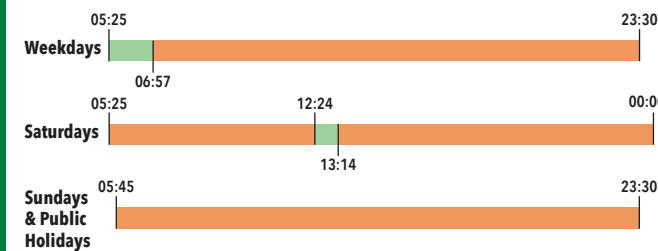

BUS STOP NAME	BUS STOP NO.	DIST_(KM)	STREET
Toa Payoh Int	52009	0.0	Lor 6 Toa Payoh
Opp Trellis Twrs	52079	1.1	Jln Toa Payoh
Opp Thomson Med Ctr	50059	2.0	Thomson Rd
Opp Novena Lodge	50049	2.2	
Novena Stn Exit B	50037	2.5	
Hotel Royal	50069	3.2	Newton Rd
Newton Life Ch	40129	3.5	
Newton Stn Exit B	40189	4.0	Scotts Rd
Env Bldg	40179	4.2	
Far East Plaza	09219	5.0	
Orchard Stn/Tang Plaza	09047	5.4	Orchard Rd
Opp Mandarin Orchard	09037	5.9	
Orchard Plaza	08137	6.4	
Aft Haw Par Glass Twr	08019	7.3	Clemenceau Ave
Opp UE Sq	04329	7.8	
Ctrl Sq	06189	8.5	Havelock Rd
Chinatown Pt	05049	8.9	New Bridge Rd
New Bridge Ctr	05039	9.3	
Aft Duxton Plain Pk	05019	9.6	
Outram Pk Stn Exit H	05069	9.7	
Bef Neil Rd	10011	10.1	
Bef Kampong Bahru Ter	10041	10.4	Kg Bahru Rd
Melati Blk 2	10399	10.9	
Opp St. Teresa's Ch	14221	11.3	
Keppel DP Blk 519	14231	11.7	
Opp Mt Faber Lodge	14019	12.1	
HarbourFront Stn/Vivocity	14141	12.8	Telok Blangah Rd
Aft HarbourFront Stn	14121	13.1	
Caribbean at Keppel Bay	14131	13.5	
Opp Chr Community Chapel	14151	14.0	

BUS STOP NAME	BUS STOP NO.	DIST_(KM)	STREET
Telok Blangah Stn	14161	14.4	Telok Blangah Rd
Opp Yeo's Bldg	14171	14.8	
Labrador Pk Stn	15141	15.5	Pasir Panjang Rd
Opp Mapletree Biz City	15151	15.8	
Pasir Panjang Ctr	15161	16.0	
Pasir Panjang Stn/FC	15191	16.5	
Aft Pasir Panjang Stn	15201	16.8	
Aft Sth Buona Vista Rd	15221	17.4	
Barossa Gdns	16201	17.7	
Opp Haw Par Villa Stn	16011	18.0	
Opp Gloria Mansion	16021	18.5	
Opp S'pore Science Pk II	16031	18.8	
Opp Luxe Ville	16041	19.0	
The Crystal Tabernacle Ch	16051	19.3	
Opp Heng Mui Keng Terr	16061	19.5	
Opp Pasir Panjang PO	16071	19.7	
Aft Palm Green Condo	16081	20.0	
Opp Varsity Pk	17011	20.3	West Coast Rd
Waseda S Snr High Sch	17021	20.6	
West Bay Resort Condo	17381	20.9	
Kent Ridge Sec Sch	17031	21.2	
Blk 726 Clementi West Mkt	17041	21.5	
Blk 701	17061	22.0	
Blk 513	17071	22.2	
Tanglin Sec Sch	20291	22.6	
Opp The Japanese Sec Sch	20281	23.1	West Coast Highway
S'pore Food Ind Bldg	20131	23.7	West Coast Rd
Opp Blk 408	20141	24.1	
Blk 410	20199	24.3	Pandan Gdns
Opp Ayer Rajah CC	20189	24.6	

BUS STOP NAME	BUS STOP NO.	DIST_(KM)	STREET
C'wealth Sec Sch	20259	24.9	Jurong Town Hall Rd
Opp Blks 34/35	20161	25.3	West Coast Rd
Opp Blk 47	20171	25.6	
Aft Hasanah Mque	20239	26.0	Teban Gdns Rd
Opp Blk 41	20219	26.2	
Bef Jurong Town Hall Rd	20209	26.6	
Aft Pandan Gdns	20261	26.9	Jurong Town Hall Rd
Opp German Ctr	20271	27.3	
Opp Intl Business Pk	28221	27.6	
Jurong Town Hall	28231	27.9	
Opp Jurong East Lib	28241	28.3	
Blk 124	28439	28.7	Jurong East Ctrl
Bef Jurong East Stn	28211	29.1	Jurong Gateway Rd
Jurong East Int	28009	29.3	

Feedback / Lost & Found Hotline
(7:30am - 1am)
+65 1800 248 0950

@towertransitsg

feedback@towertransit.sg

All Information is accurate as of 06/12/2020.

towertransit.sg #towertransitsg