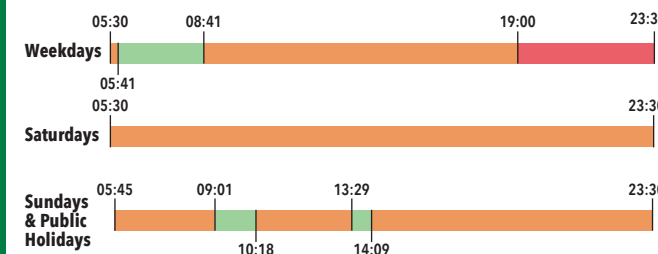

## TOA PAYOH INT - JURONG EAST INT

### BUS FREQUENCY

■ 1-5mins ■ 6-10mins ■ 11-15mins ■ 16-20mins

#### TOA PAYOH INT - JURONG EAST INT

**Weekdays** **Saturdays** **Sundays & Public Holidays**  
**First Bus:** 05:30 **First Bus:** 05:30 **First Bus:** 05:45  
**Last Bus:** 23:30 **Last Bus:** 23:30 **Last Bus:** 23:30