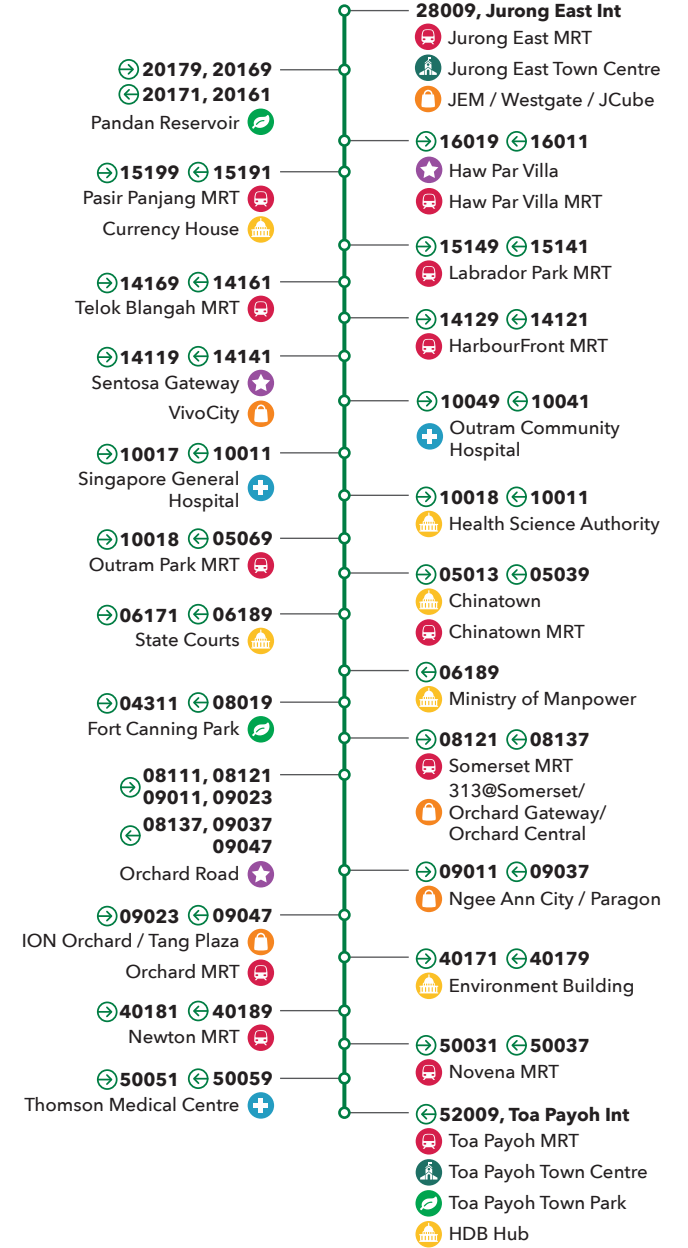

# JURONG EAST INT - TOA PAYOH INT (DIRECTION 2)

No Wheelchair Access MRT Station

## ROUTE LANDMARKS

BUS STOP NAME	BUS STOP NO.	DIST(KM)	STREET
Jurong East Int	28009	0.0	Jurong Gateway Rd
Blk 131	28301	0.4	
Blk 134	28431	0.7	Jurong East Ctrl
Jurong East Lib	28249	1.0	Jurong Town Hall Rd
Opp Jurong Town Hall	28239	1.5	
German Ctr	28229	2.1	
Bef Pandan Gdns	20269	2.5	
Teban Gdn PO	20201	2.9	Teban Gdns Rd
Blk 41	20211	3.1	
Bef Hasanah Mque	20231	3.5	
Aft Teban Gdns Rd	20179	3.8	West Coast Rd
Blk 35	20169	4.2	
Ayer Rajah CC	20181	4.8	Pandan Gdns
Blk 407	20191	5.0	
Blk 408	20149	5.2	West Coast Rd
Opp Angliss Bldg	20139	5.6	
The Japanese Sec Sch	20289	6.1	West Coast Highway
Opp Tanglin Sec Sch	20299	6.6	West Coast Rd
Blk 512	17079	6.8	
Opp Blk 701	17069	7.1	
Blk 601	17049	7.6	
Opp Kent Ridge Sec Sch	17039	8.0	
Opp West Bay Resort Condo	17389	8.3	
Opp Waseda S Snr High Sch	17029	8.6	
Varsity Pk	17019	9.0	
Aft Clementi Rd	16089	9.3	Pasir Panjang Rd
Bef Pasir Panjang PO	16079	9.6	
Heng Mui Keng Terr	16069	9.9	
Jamiyah Halfway Hse	16059	10.2	
Whitehaven	16049	10.4	

MRT Educational Institution Parks Shopping Malls Town Centre

Medical Institution Government Buildings Public Amenities Industrial Estate Places of Interest

Direction 1 Toa Payoh Int - Jurong East Int Direction 2 Jurong East Int - Toa Payoh Int

**28091** **28099** — Bus Stop No. Lakeside MRT — Landmark — Landmark Type