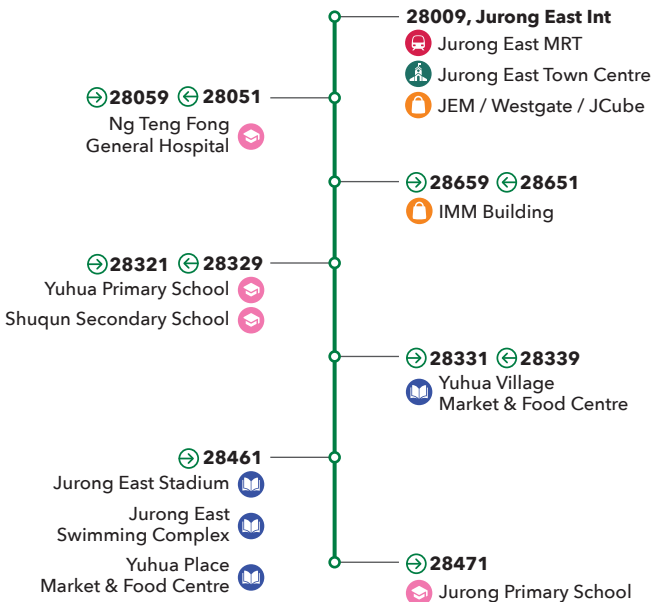

# ROUTE LANDMARKS

## JURONG EAST INT - JURONG EAST ST 32 (LOOP)

FEEDER

MRT	Educational Institution	Parks	Shopping Malls	Town Centre
Medical Institution	Government Buildings	Public Amenities	Industrial Estate	Places of Interest

Towards Loop  
 Jurong East Int - Jurong East St 32

Towards Int  
 Jurong East St 32 - Jurong East Int

**28091** ↔ **28099** — Bus Stop No.  
 Lakeside MRT — Landmark  
 — Landmark Type

Feedback / Lost & Found Hotline  
 (7:30am - 1am)  
**+65 1800 248 0950**