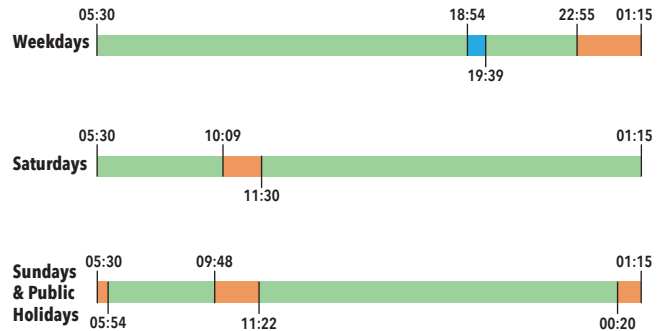

334

JURONG EAST INT - JURONG WEST ST 42 (LOOP)

FEEDER

BUS FREQUENCY

1-5mins 6-10mins 11-15mins 16-20mins

JURONG EAST INT - JURONG WEST ST 42

Weekdays	Saturdays	Sundays & Public Holidays
First Bus: 05:30	First Bus: 05:30	First Bus: 05:30
Last Bus: 01:15	Last Bus: 01:15	Last Bus: 01:15

MRT	Educational Institution	Parks	Shopping Malls	Town Centre
Medical Institution	Government Buildings	Public Amenities	Industrial Estate	Places of Interest

Towards Loop
 Jurong East Int - Jurong West St 42