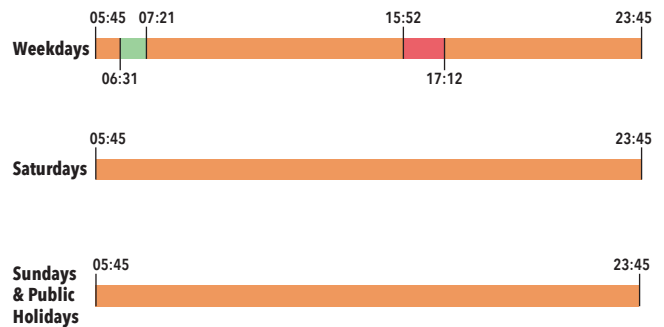

41

JURONG EAST INT - JLN ANAK BT (LOOP)

BUS FREQUENCY

1-5mins 6-10mins 11-15mins 16-20mins

JURONG EAST INT - JALAN ANAK BUKIT

Weekdays	Saturdays	Sundays & Public Holidays
First Bus: 05:45	First Bus: 05:45	First Bus: 05:45
Last Bus: 23:45	Last Bus: 23:45	Last Bus: 23:45

- MRT
- Medical Institution
- Government Buildings
- Towards Loop
- Jurong East Int - Jln Anak Bukit
- Educational Institution
- Public Amenities
- Jln Anak Bukit - Jurong East Int
- Parks
- Shopping Malls
- Industrial Estate
- Town Centre
- Places of Interest

↔ **28091** ↔ **28099** — Bus Stop No.
 Lakeside MRT — Landmark
 — Landmark Type

Feedback / Lost & Found Hotline
 (7:30am - 1am)
 +65 1800 248 0950

[f](#) [t](#) [i](#) @towertransitsg

feedback@towertransit.sg