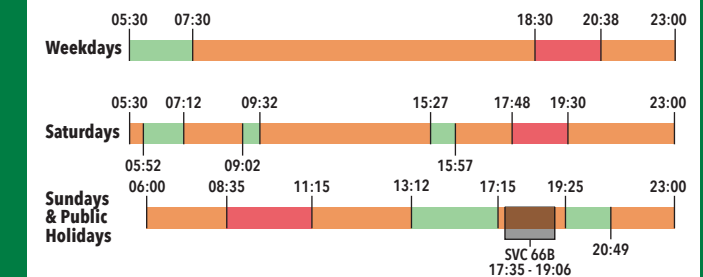

BEDOK INT - JURONG EAST INT (DIRECTION 1)

Service 66A MRT Station

BUS SERVICE GUIDE

66

BEDOK INT - JURONG EAST INT

66A

66B

BUS FREQUENCY

BEDOK INT - JURONG EAST INT

Weekdays First Bus: 05:30 Last Bus: 23:00
Saturdays First Bus: 05:45 Last Bus: 23:00
Sundays & Public Holidays First Bus: 06:00 Last Bus: 23:00

JURONG EAST INT - BEDOK INT

Weekdays First Bus: 05:30 Last Bus: 23:00
Saturdays First Bus: 05:30 Last Bus: 23:00
Sundays & Public Holidays First Bus: 06:00 Last Bus: 23:00