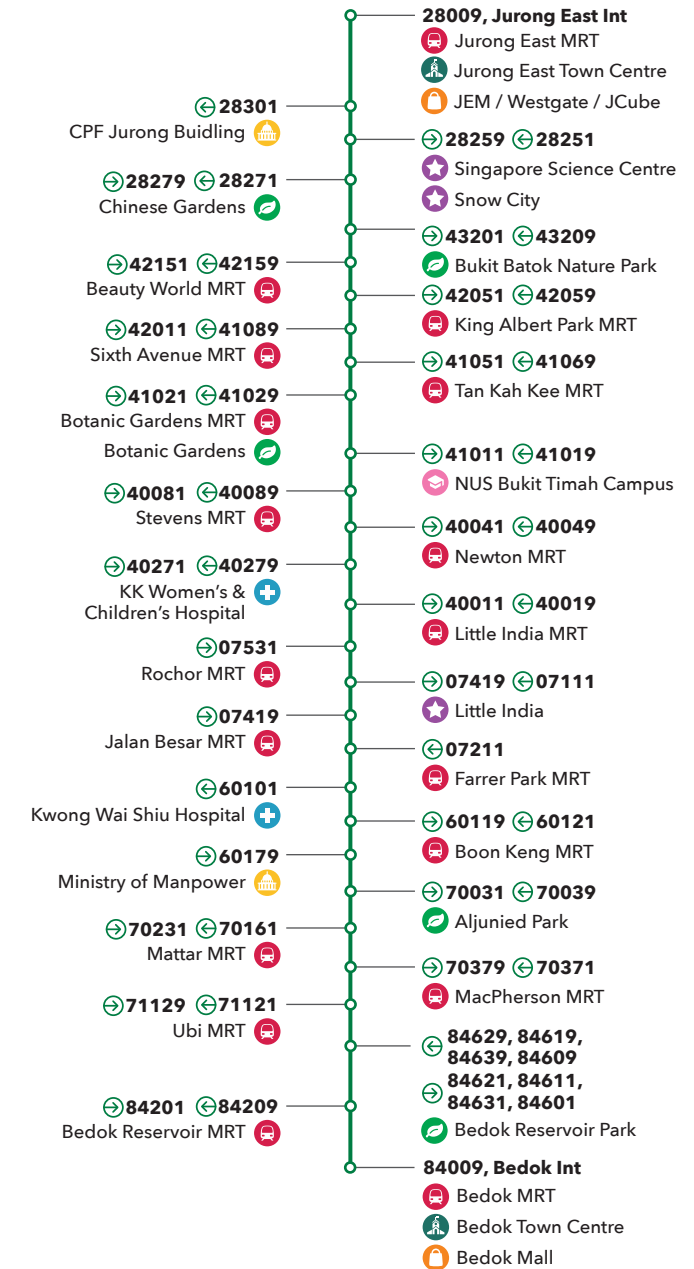

*Service 66B operates from Jurong East Int to S'goon Rd (Tekka Ctr) on Sunday & Public Holidays.

MRT	Educational Institution	Parks	Shopping Malls	Town Centre
Medical Institution	Government Buildings	Public Amenities	Industrial Estate	Places of Interest
Direction 1 Bedok Int - Jurong East Int	Direction 2 Jurong East Int - Bedok Int	28091 28099 — Bus Stop No. Lakeside MRT — Landmark — Landmark Type		