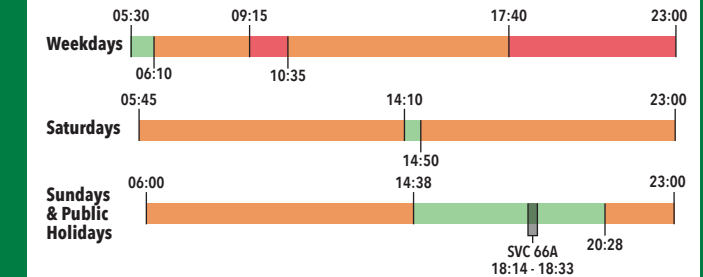

BEDOK INT - JURONG EAST INT (DIRECTION 1)

Service 66A MRT Station

BUS SERVICE GUIDE

66

BEDOK INT - JURONG EAST INT

66A

66B

BUS FREQUENCY

BEDOK INT - JURONG EAST INT

Weekdays First Bus: 05:30 Last Bus: 23:00
Saturdays First Bus: 05:45 Last Bus: 23:00
Sundays & Public Holidays First Bus: 06:00 Last Bus: 23:00

JURONG EAST INT - BEDOK INT

Weekdays First Bus: 05:30 Last Bus: 23:00
Saturdays First Bus: 05:30 Last Bus: 23:00
Sundays & Public Holidays First Bus: 06:00 Last Bus: 23:00