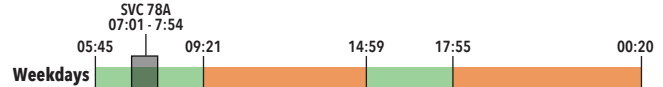

78

JURONG GATEWAY RD - CLEMENTI AVE 3 (LOOP)

BUS FREQUENCY

■ 1-5mins
 ■ 6-10mins
 ■ 11-15mins
 ■ 16-20mins

JURONG GATEWAY RD - CLEMENTI AVE 3

Weekdays	Saturdays	Sundays & Public Holidays
First Bus: 05:45	First Bus: 05:45	First Bus: 05:45
Last Bus: 00:20	Last Bus: 00:20	Last Bus: 00:20

Sundays & Public Holidays

05:45	06:03	07:15	08:06	09:14	10:05	11:13	12:04	13:12	14:03	15:09	16:13
06:21	07:32	08:23	09:31	10:22	11:30	12:21	13:29	14:20	15:25	16:29	
06:39	07:49	08:40	09:48	10:39	11:47	12:38	13:46	14:37	15:41	16:45	
06:57		08:57		10:56		12:55		14:53	15:57		
<hr/>											
17:01	18:13	19:07	20:01	21:13	22:04	23:12	00:03				
17:19	18:31	19:25	20:19	21:30	22:21	23:29	00:20				
17:37	18:49	19:43	20:37	21:47	22:38	23:46					
17:55		20:55		22:55							