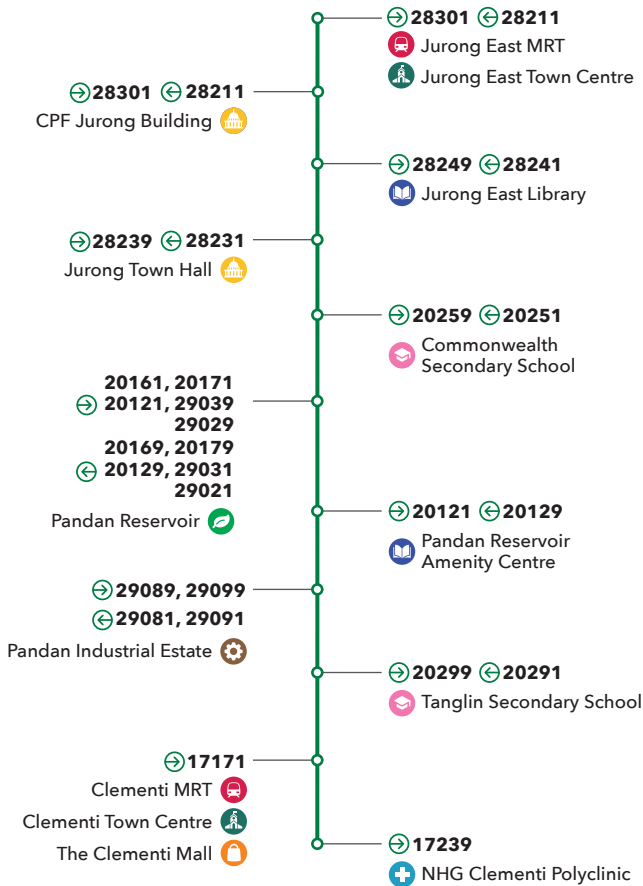

78

JURONG GATEWAY RD - CLEMENTI AVE 3 (LOOP)

BUS FREQUENCY

■ 1-5mins
 ■ 6-10mins
 ■ 11-15mins
 ■ 16-20mins

JURONG GATEWAY RD - CLEMENTI AVE 3

Weekdays	Saturdays	Sundays & Public Holidays
First Bus: 05:45	First Bus: 05:45	First Bus: 05:45
Last Bus: 00:20	Last Bus: 00:20	Last Bus: 00:20

MRT	Educational Institution	Parks	Shopping Malls	Town Centre
Medical Institution	Government Buildings	Public Amenities	Industrial Estate	Places of Interest
Towards Loop Jurong Gateway Rd - Clementi Ave 3	Towards Int Clementi Ave 3 - Jurong Gateway Rd	↻ 28091 ↻ 28099 — Bus Stop No. Lakeside MRT — Landmark — Landmark Type		

Feedback / Lost & Found Hotline
 (7:30am - 1am)
 +65 1800 248 0950

@towertransitsg
 feedback@towertransit.sg

All Information is accurate as of 06/12/2020.

towertransit.sg #towertransitsg

JURONG GATEWAY RD - CLEMENTI AVE 3 (LOOP)

* Service 78A operates from Jurong Gateway Rd (Blk 131) to Tg Penjuru (Opp CLP Intl) on weekdays during the morning peak.