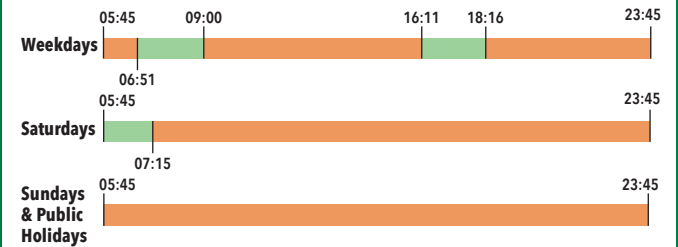

MARINA CENTRE TER - JURONG EAST INT (DIRECTION 2)

No Wheelchair Access MRT Station

BUS SERVICE GUIDE

97

JURONG EAST INT - MARINA CENTRE TER

BUS FREQUENCY

■ 1-5mins ■ 6-10mins ■ 11-15mins ■ 16-20mins

JURONG EAST INT - MARINA CENTRE TER

Weekdays	Saturdays	Sundays & Public Holidays
First Bus: 05:45	First Bus: 05:45	First Bus: 05:45
Last Bus: 23:45	Last Bus: 23:45	Last Bus: 23:45

MARINA CENTRE TER - JURONG EAST INT

Weekdays	Saturdays	Sundays & Public Holidays
First Bus: 06:00	First Bus: 06:00	First Bus: 06:00
Last Bus: 23:50	Last Bus: 23:50	Last Bus: 23:50