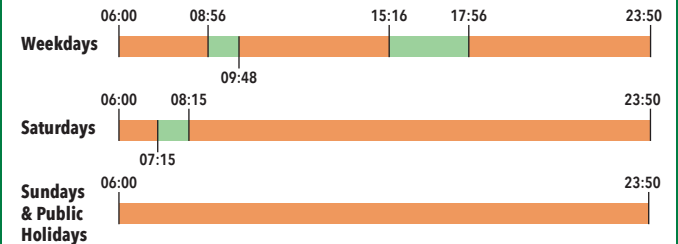

MARINA CENTRE TER - JURONG EAST INT (DIRECTION 2)

No Wheelchair Access MRT Station

BUS SERVICE GUIDE

97

JURONG EAST INT - MARINA CENTRE TER

BUS FREQUENCY

■ 1-5mins ■ 6-10mins ■ 11-15mins ■ 16-20mins

JURONG EAST INT - MARINA CENTRE TER

Weekdays	Saturdays	Sundays & Public Holidays
First Bus: 05:45	First Bus: 05:45	First Bus: 05:45
Last Bus: 23:45	Last Bus: 23:45	Last Bus: 23:45

MARINA CENTRE TER - JURONG EAST INT

Weekdays	Saturdays	Sundays & Public Holidays
First Bus: 06:00	First Bus: 06:00	First Bus: 06:00
Last Bus: 23:50	Last Bus: 23:50	Last Bus: 23:50