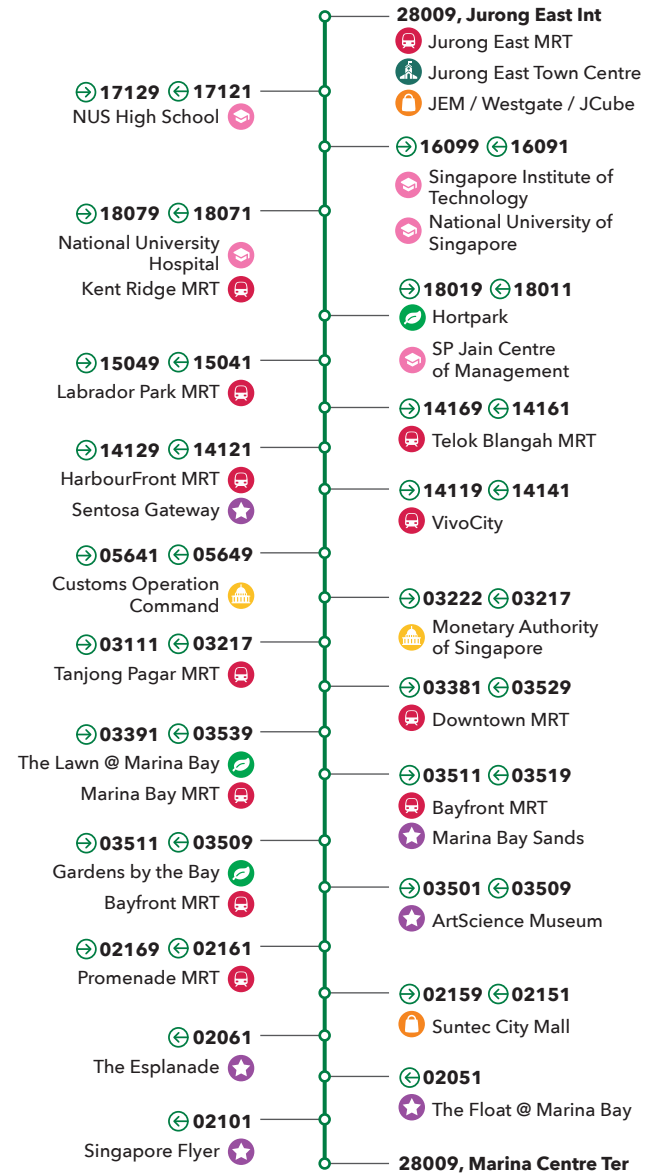

MARINA CENTRE TER - JURONG EAST INT (DIRECTION 2)

No Wheelchair Access MRT Station

BUS SERVICE GUIDE

97

JURONG EAST INT - MARINA CENTRE TER

BUS FREQUENCY

■ 1-5mins ■ 6-10mins ■ 11-15mins ■ 16-20mins

JURONG EAST INT - MARINA CENTRE TER

*No boarding & alighting at Marina Ctr Ter.

JURONG EAST INT - MARINA CENTRE TER (DIRECTION 1)

No Wheelchair Access MRT Station

ROUTE LANDMARKS

BUS STOP NAME	BUS STOP NO.	DIST (KM)	STREET
Jurong East Int	28009	0.0	Jurong Gateway Rd
Opp Jurong Town Hall	28239	0.6	Jurong Town Hall Rd
German Ctr	28229	1.2	
Opp Cycle & Carriage	20059	1.6	AYE
Opp The Infiniti	20039	2.4	
Opp NEWest	20029	2.9	
Blk 431	20019	3.5	
Blk 426	17149	3.8	
Aft Clementi Swim Cplx	17139	4.2	
Aft NUS High Sch	17129	4.8	
SIT Dover	16099	5.9	
Opp NUH	18079	6.7	Buona Vista Flyover
Opp PSB Science Pk Bldg	18109	7.1	
Opp Science Pk	18049	7.8	AYE
Bef Telok Blangah Hill Pk	18019	9.6	Alexandra Rd
Opp Alexandra Pt	15059	10.1	
Bef PSA Bldg	15049	10.4	
Aft Alexandra Rd	14189	10.8	Telok Blangah Rd
Yeo's Bldg	14179	11.1	
Opp Telok Blangah Stn	14169	11.5	
Bef Chr Community Chapel	14159	12.0	
Bef Seah Im Rd	14139	12.4	
HarbourFront Stn Exit A	14129	12.9	
Opp VivoCity	14119	13.2	
Keppel DP Blk 517	14109	13.9	Keppel Rd
Opp Tg Pagar DP Blk F5	14089	14.3	
Former Railway Stn	14069	15.1	
Bef Cantonment Rd	05641	15.7	
Hub Synergy Pt	03222	16.1	Anson Rd
Aft Capital Twr	03111	16.8	Robinson Rd

BUS STOP NAME	BUS STOP NO.	DIST (KM)	STREET
Opp SO Sofitel S'pore	03071	17.1	Robinson Rd
The Sail	03381	17.7	Marina Blvd
Marina Bay Financial Ctr	03391	17.9	
Aft Bayfront Stn Exit E	03511	18.6	Bayfront Ave
Marina Bay Sands Theatre	03501	19.0	
Promenade Stn Exit B	02169	19.9	Temasek Ave
Opp Suntec Convention Ctr	02159	20.2	Temasek Blvd
Pan Pacific Hotel	02089	20.5	Raffles Blvd
Marina Ctr Ter*	02099	20.8	