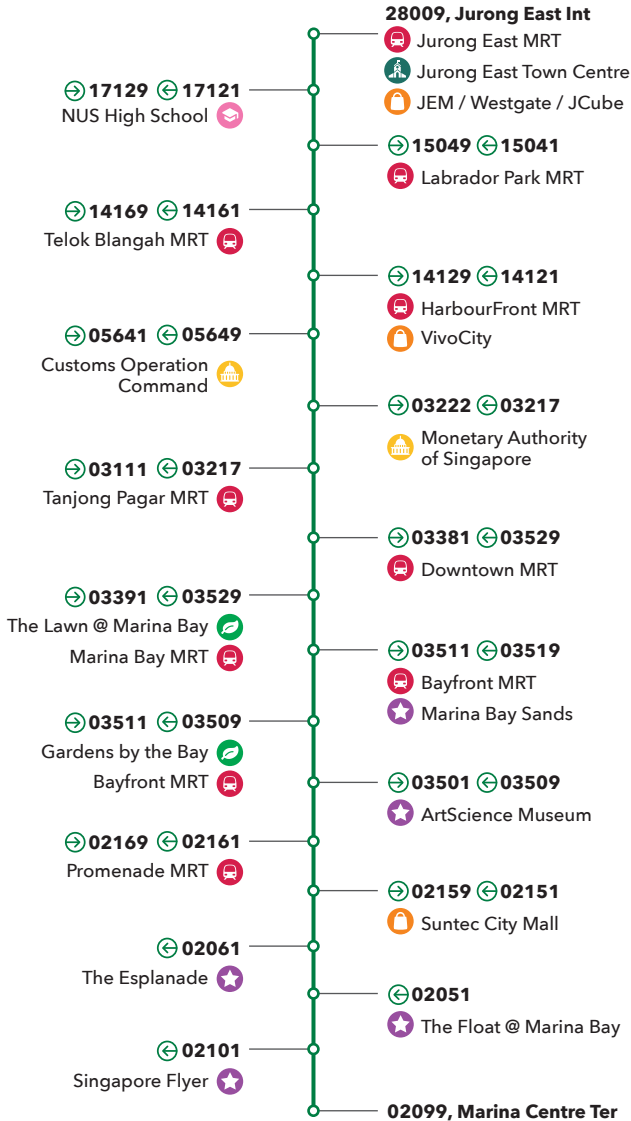

# ROUTE LANDMARKS

- MRT
- Medical Institution
- Educational Institution
- Government Buildings
- Parks
- Public Amenities
- Shopping Malls
- Industrial Estate
- Town Centre
- Places of Interest

↻ **28091** ↻ **28099** — Bus Stop No.  
 Lakeside MRT — Landmark  
 — Landmark Type

↻ **Direction 1**  
Jurong East Int  
- Marina Ctr Ter

↻ **Direction 2**  
Marina Ctr Ter  
- Jurong East Int

#### JURONG EAST INT - MARINA CENTRE TER

**Weekdays**  
**First Bus:** 07:36  
**Last Bus:** 08:24

**Weekdays**

07:36	08:00
07:48	08:12
	08:24

#### MARINA CENTRE TER - JURONG EAST INT

**Weekdays**  
**First Bus:** 18:06  
**Last Bus:** 18:54

**Weekdays**

18:06
18:18
18:30
18:42
18:54

*This service does not operate on Saturdays, Sundays & Public Holidays.*