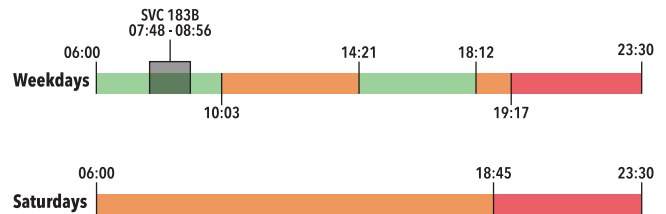

⬅ Towards Int
 Science Park Rd - Jurong East Int

➡ 28091 **⬅ 28099** — Bus Stop No.
 Lakeside MRT — Landmark
 — Landmark Type

183

JURONG EAST INT - SCIENCE PARK RD (LOOP)

183B

BUS FREQUENCY

- 1-5mins
- 6-10mins
- 11-15mins
- 16-20mins

JURONG EAST INT - SCIENCE PARK RD

Weekdays **Saturdays** **Sundays & Public Holidays**
First Bus: 06:00 **First Bus:** 06:00 **First Bus:** 06:00
Last Bus: 23:30 **Last Bus:** 23:30 **Last Bus:** 23:30

Sundays & Public Holidays

06:00 07:06 08:12 09:12 10:02 11:06 12:06 13:06 14:06 15:12 16:03 17:11
 06:16 07:23 08:27 09:28 10:19 11:21 12:21 13:21 14:21 15:29 16:20 17:28
 06:32 07:40 08:42 09:45 10:36 11:36 12:36 13:36 14:38 15:46 16:37 17:45
 06:49 07:57 08:57 10:51 11:51 12:51 13:51 14:55 16:54