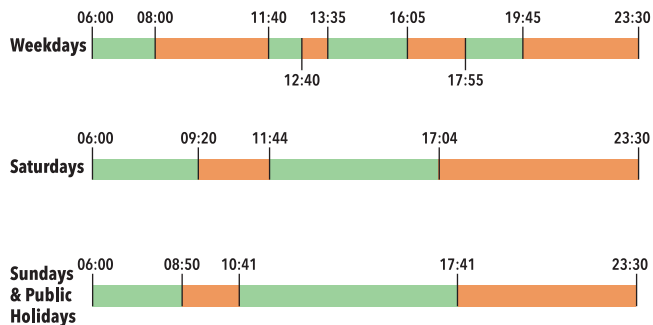

ROUTE LANDMARKS

BUS SERVICE GUIDE

49

JURONG EAST INT - JURONG WEST ST 42 (LOOP)

BUS FREQUENCY

■ 1-5mins
 ■ 6-10mins
 ■ 11-15mins
 ■ 16-20mins

JURONG EAST INT - JURONG WEST ST 42

Weekdays	Saturdays	Sundays & Public Holidays
First Bus: 06:00	First Bus: 06:00	First Bus: 06:00
Last Bus: 23:30	Last Bus: 23:30	Last Bus: 23:30

- MRT
- Medical Institution
- Government Buildings
- Towards Loop
- Educational Institution
- Public Amenities
- Parks
- Shopping Malls
- Town Centre
- Industrial Estate
- Places of Interest

Towards Loop
 Jurong East Int - Jurong West St 42