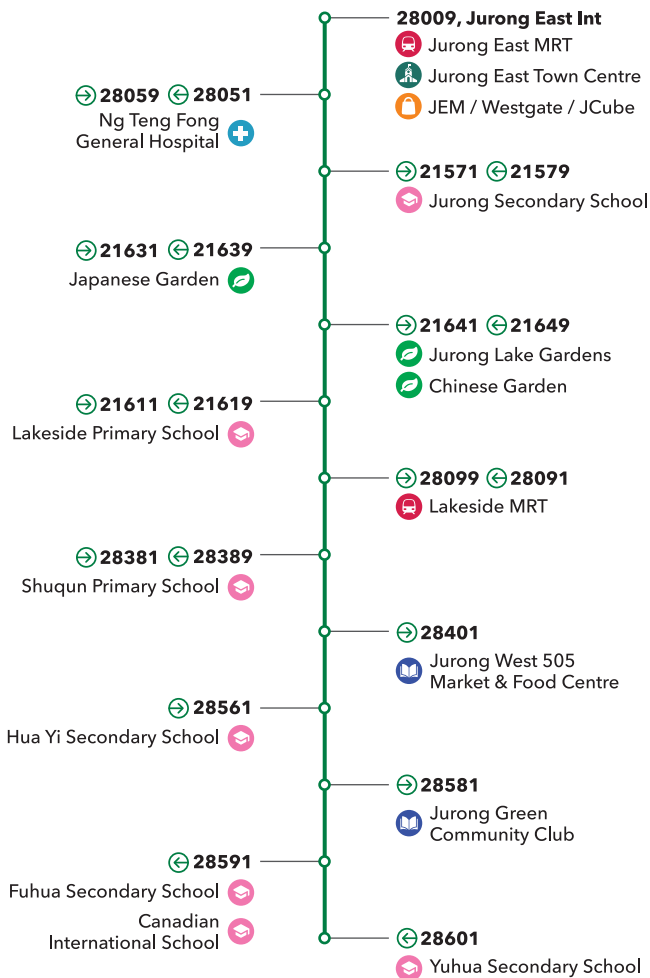

ROUTE LANDMARKS

BUS SERVICE GUIDE

49

JURONG EAST INT - JURONG WEST ST 42 (LOOP)

BUS FREQUENCY

■ 1-5mins
 ■ 6-10mins
 ■ 11-15mins
 ■ 16-20mins

JURONG EAST INT - JURONG WEST ST 42

Weekdays	Saturdays	Sundays & Public Holidays
First Bus: 06:00	First Bus: 06:00	First Bus: 06:00
Last Bus: 23:30	Last Bus: 23:30	Last Bus: 23:30

- MRT
- Medical Institution
- Government Buildings
- Towards Loop
- Educational Institution
- Public Amenities
- Parks
- Shopping Malls
- Town Centre
- Industrial Estate
- Places of Interest

Towards Loop
 Jurong East Int - Jurong West St 42

Towards Int
 Jurong West St 42 - Jurong East Int

28091 **28099** — Bus Stop No.
Lakeside MRT — Landmark
 — Landmark Type

Feedback / Lost & Found Hotline
 (7:30am - 1am)
 +65 1800 248 0950

@towertransitsg