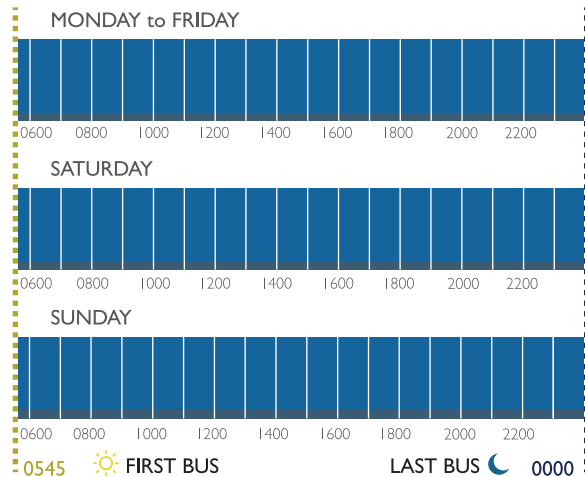

YOUR GUIDE
TO BUS SERVICE
BUKIT BATOK INT.
to JURONG
GATEWAY RD (LOOP)

990

BUS FREQUENCY & SERVICE INFORMATION

Your expected waiting time is reflected in the service information.
All information is as accurate as of 10/01/2021.

11 - 15 MINS

#TowerTransitSG

www.towertransit.sg
 towertransitsg

@towertransitsg
 @towertransitsg

Daily Hotline for Enquiries/Feedback
(7:30am - 1am)

1800 248 0950

feedback@towertransit.sg

BUKIT BATOK INT. to JURONG GATEWAY RD (LOOP)