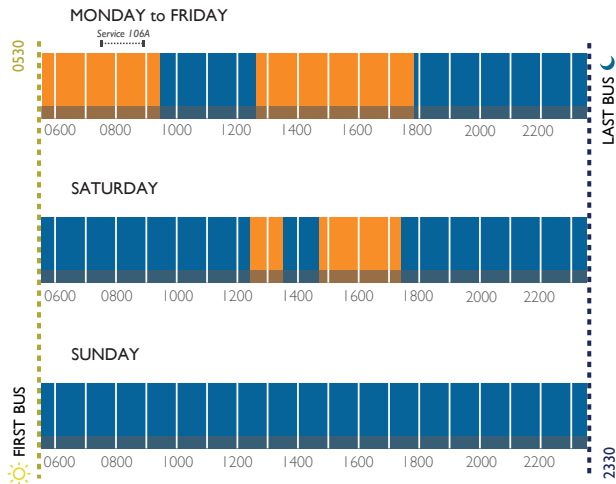

BUS FREQUENCY & SERVICE INFORMATION

Your expected waiting time is reflected in the service information.
All information is accurate as of 11/04/2021.

*Note: Service 106A operates from Bt Batok Int to C'wealth Ave West (Clementi Stn) on Weekdays.