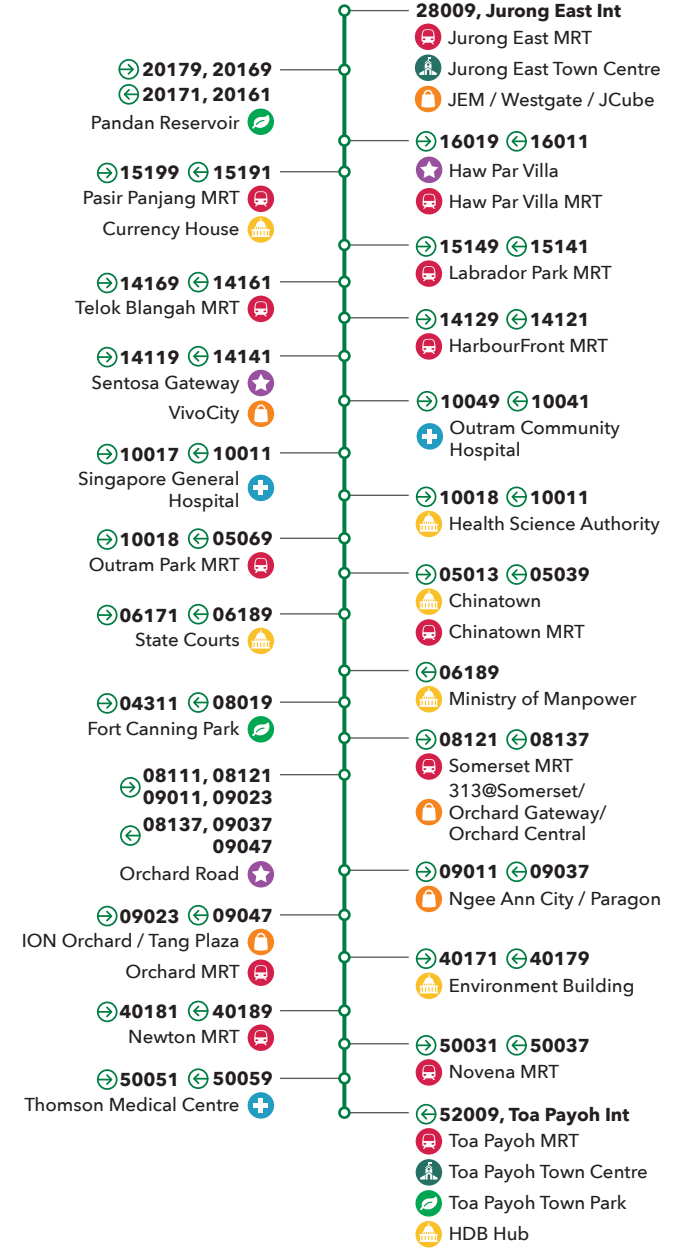

BUS STOP NAME	BUS STOP NO.	DIST(KM)	STREET
Opp Haw Par Glass Twr	08011	21.9	Clemenceau Ave
Winsland Hse	08111	22.4	Penang Rd
Somerset Stn	08121	22.7	Somerset Rd
Opp Ngee Ann City	09011	23.4	Orchard Turn
Opp Orchard Stn/ION	09023	23.7	
Royal Plaza On Scotts	09212	24.3	Scotts Rd
Opp Env Bldg	40171	24.9	
Newton Stn Exit A	40181	25.2	
Opp Newton Life Ch	40121	25.6	Newton Rd
Opp Hotel Royal	50061	25.9	
Opp Novena Ch	50031	26.5	Thomson Rd
Novena Lodge	50041	26.8	
Thomson Med Ctr	50051	27.0	
Opp Tan Tong Meng Twr	51011	27.3	
Trellis Twrs	52071	28.2	Jln Toa Payoh
Toa Payoh Int	52009	28.9	Lor 6 Toa Payoh

MRT Educational Institution Parks Shopping Malls Town Centre

Medical Institution Government Buildings Public Amenities Industrial Estate Places of Interest

Direction 1 Toa Payoh Int - Jurong East Int Direction 2 Jurong East Int - Toa Payoh Int

28091 **28099** — Bus Stop No. Lakeside MRT — Landmark Landmark Type