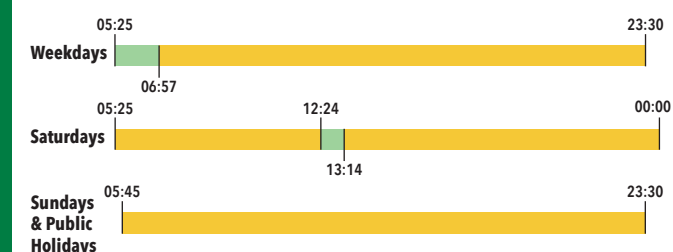

JURONG EAST INT - TOA PAYOH INT

Weekdays **Saturdays** **Sundays & Public Holidays**
First Bus: 05:25 **First Bus:** 05:25 **First Bus:** 05:45
Last Bus: 23:30 **Last Bus:** 00:00 **Last Bus:** 23:30