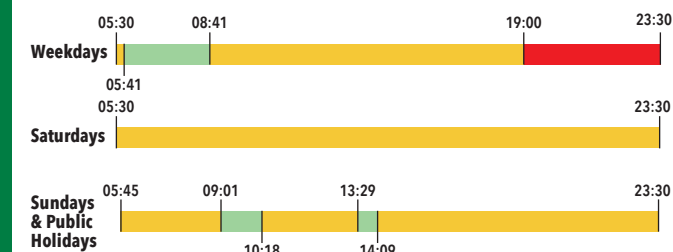

## TOA PAYOH INT - JURONG EAST INT

### BUS FREQUENCY

■ 1-5mins ■ 6-10mins ■ 11-15mins ■ 16-20mins

#### TOA PAYOH INT - JURONG EAST INT

**Weekdays** **Saturdays** **Sundays & Public Holidays**  
**First Bus:** 05:30 **First Bus:** 05:30 **First Bus:** 05:45  
**Last Bus:** 23:30 **Last Bus:** 23:30 **Last Bus:** 23:30