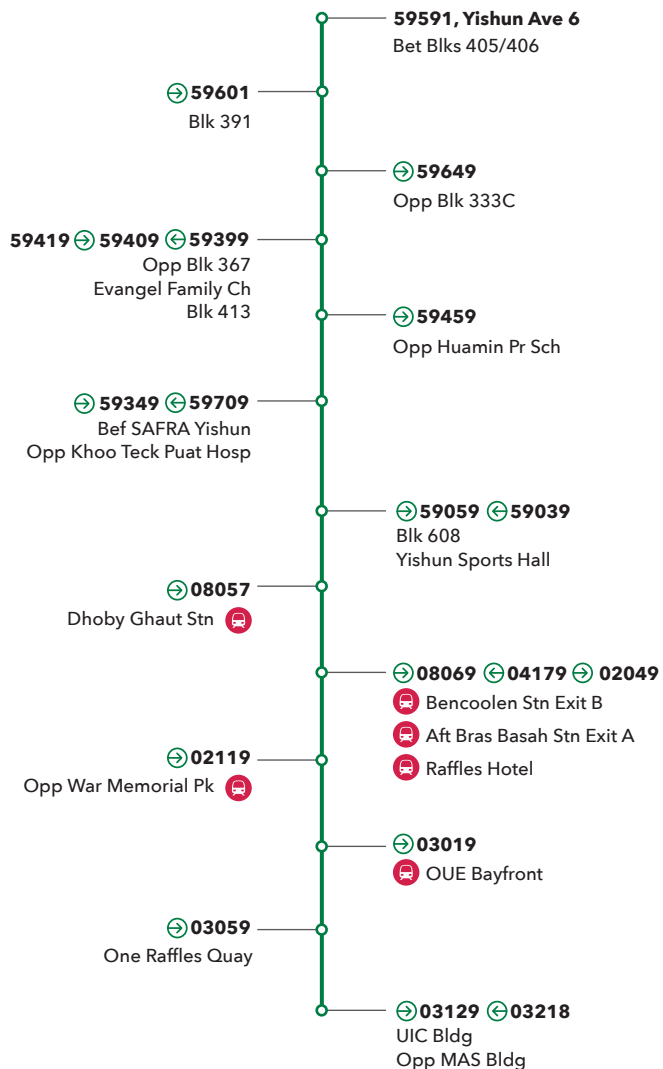

ROUTE LANDMARKS

BUS SERVICE GUIDE

663

YISHUN AVE 6 - SHENTON WAY

■ 1-5mins
 ■ 6-10mins
 ■ 11-15mins
 ■ 16-20mins

YISHUN AVE 6 - SHENTON WAY

Weekdays
First Bus: 07:20
Last Bus: 07:50

Weekdays

 07:20 07:35 07:50

ANSON ROAD - YISHUN AVE 6

Weekdays
First Bus: 18:15
Last Bus: 18:30

Weekdays

 18:15 18:30

MRT	Educational Institution	Parks	Shopping Malls	Town Centre
Medical Institution	Government Buildings	Public Amenities	Industrial Estate	Places of Interest
Towards Loop Jurong East Int - Corporation Rd	Towards Int Corporation Rd - Jurong East Int	28091 28099 — Bus Stop No. Lakeside MRT — Landmark Type		

ANSON ROAD - YISHUN AVE 6

BUS STOP NAME	BUS STOP NO.	DIST (KM)	STREET
Bet Blks 405/406	59591	0.0	Yishun Ave 6
Blk 391	59601	0.4	
Blk 382C	59801	0.7	
Opp Blk 333C	59649	1.0	Yishun St 31
Opp Blk 367	59399	1.2	Yishun Ring Rd
Evangel Family Ch	59409	1.6	
Blk 413	59419	1.8	
Opp Huamin Pr Sch	59459	2.3	Yishun Ave 11
Bef SAFRA Yishun	59709	2.6	Yishun Ctrl
Opp Khoo Teck Puat Hosp	59349	2.9	
Blk 608	59059	3.6	Yishun Ave 2
Yishun Sports Hall	59039	4.5	
Dhoby Ghaut Stn	08057	22.2	Orchard Rd
Bencoolen Stn Exit B	08069	22.7	Bras Basah Rd
Aft Bras Basah Stn Exit A	04179	23.0	
Raffles Hotel	02049	23.4	
Opp War Memorial Pk	02119	23.8	Nicoll Highway
OUE Bayfront	03019	24.8	Collyer Quay
One Raffles Quay	03059	25.1	Raffles Quay
UIC Bldg	03129	25.5	Shenton Way
Opp MAS Bldg	03218	26.0	