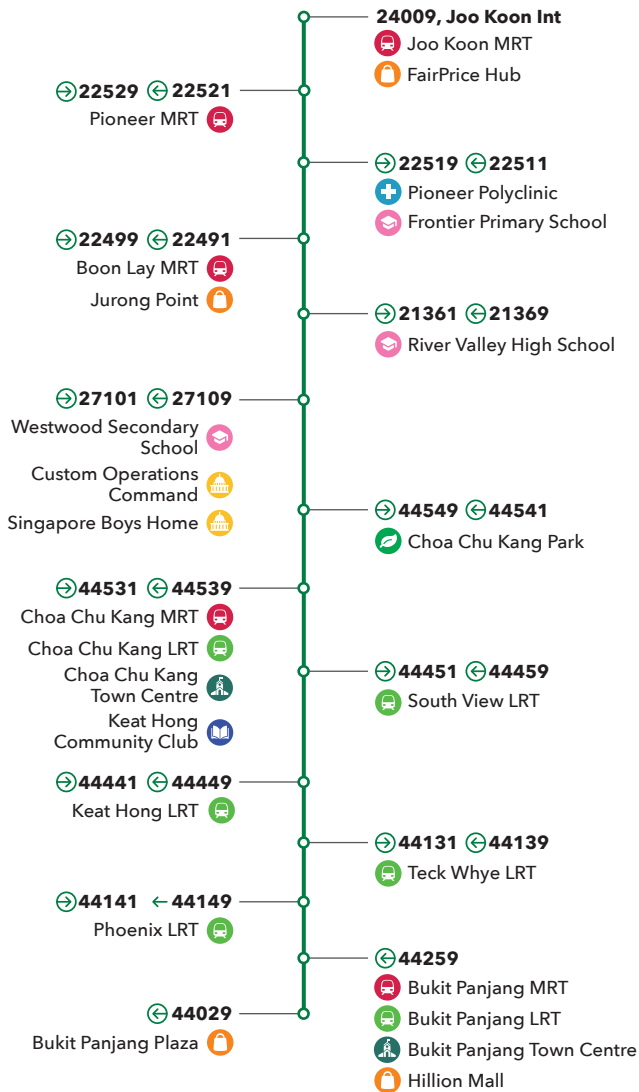

ROUTE LANDMARKS

BUS SERVICE GUIDE

974

JOO KOON INT - BUKIT PANJANG (LOOP)

BUS FREQUENCY

JOO KOON INT - BUKIT PANJANG (LOOP)

Weekdays	Saturdays	Sundays & Public Holidays
First Bus: 05:45	First Bus: 05:45	First Bus: 05:45
Last Bus: 23:30*	Last Bus: 23:30*	Last Bus: 23:30* <small>*22:45 - 23:30 as Service 974A</small>

- MRT
- LRT
- Educational Institution
- Shopping Malls
- Town Centre
- Medical Institution
- Government Buildings
- Public Amenities
- Places of Interest
- Parks

- Towards Loop
Joo Koon Int - Bukit Panjang
- ←** Towards Int
Bukit Panjang - Joo Koon Int

→28091 **←28099** — Bus Stop No.
→ Lakeside MRT — Landmark
 — Landmark Type

i Feedback / Lost & Found Hotline
 (7:30am - 1am)
+65 1800 248 0950

f **t** **@towertransitsg**
✉ feedback@towertransit.sg

All Information is accurate as of 11/04/2021.

BUS STOP NAME	BUS STOP NO.	DIST (KM)	STREET
Opp Blk 113	44129	19.4	Choa Chu Kang Way
Opp Blks 237/239 	44449	19.8	
Opp South View Stn 	44459	20.2	
Blk 414	44469	20.5	
  Lot 1/Choa Chu Kang Stn	44539	21.0	Choa Chu Kang Ave 4
Northvale Condo	44541	21.4	Choa Chu Kang Dr
Express			KJE
Express			PIE
Westwood Sec Sch	27109	28.5	Jln Bahar
Blk 271 CP	27099	29.0	
Blk 263	21379	29.7	Jln Boon Lay
Opp Blk 695	21369	30.0	
 Blk 662D	22491	31.1	Jurong West St 64
Blk 662A	22501	31.5	Jurong West St 63
Blk 658C	22511	31.8	
 Pioneer Stn Exit A	22521	32.1	
Blk 653B	22469	32.3	Pioneer Rd Nth
Aft Jurong West St 93	22479	32.9	Upp Jurong Rd
Opp Jurong Camp	23041	33.3	
Bef Kian Teck Rd	23051	33.5	
Aft Kian Teck Rd	23061	33.9	
Opp SAFTI Military Inst	23071	34.4	
 Joo Koon Int	24009	35.2	Joo Koon Circle