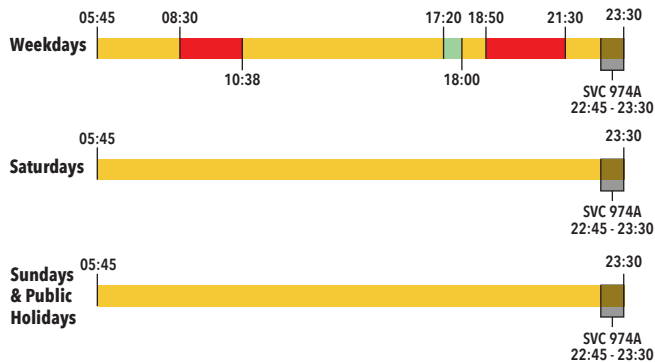

ROUTE LANDMARKS

BUS SERVICE GUIDE

974

JOO KOON INT - BUKIT PANJANG (LOOP)

BUS FREQUENCY

JOO KOON INT - BUKIT PANJANG (LOOP)

Weekdays	Saturdays	Sundays & Public Holidays
First Bus: 05:45	First Bus: 05:45	First Bus: 05:45
Last Bus: 23:30*	Last Bus: 23:30*	Last Bus: 23:30* <small>*22:45 - 23:30 as Service 974A</small>

- MRT
- LRT
- Educational Institution
- Shopping Malls
- Town Centre
- Medical Institution
- Government Buildings
- Public Amenities
- Places of Interest
- Parks

- Towards Loop
Joo Koon Int - Bukit Panjang
- ←** Towards Int
Bukit Panjang - Joo Koon Int

→28091 **←28099** — Bus Stop No.
→ Lakeside MRT — Landmark
 — Landmark Type

i Feedback / Lost & Found Hotline
 (7:30am - 1am)
+65 1800 248 0950

f **t** **@towertransitsg**
✉ feedback@towertransit.sg

All Information is accurate as of 11/04/2021.