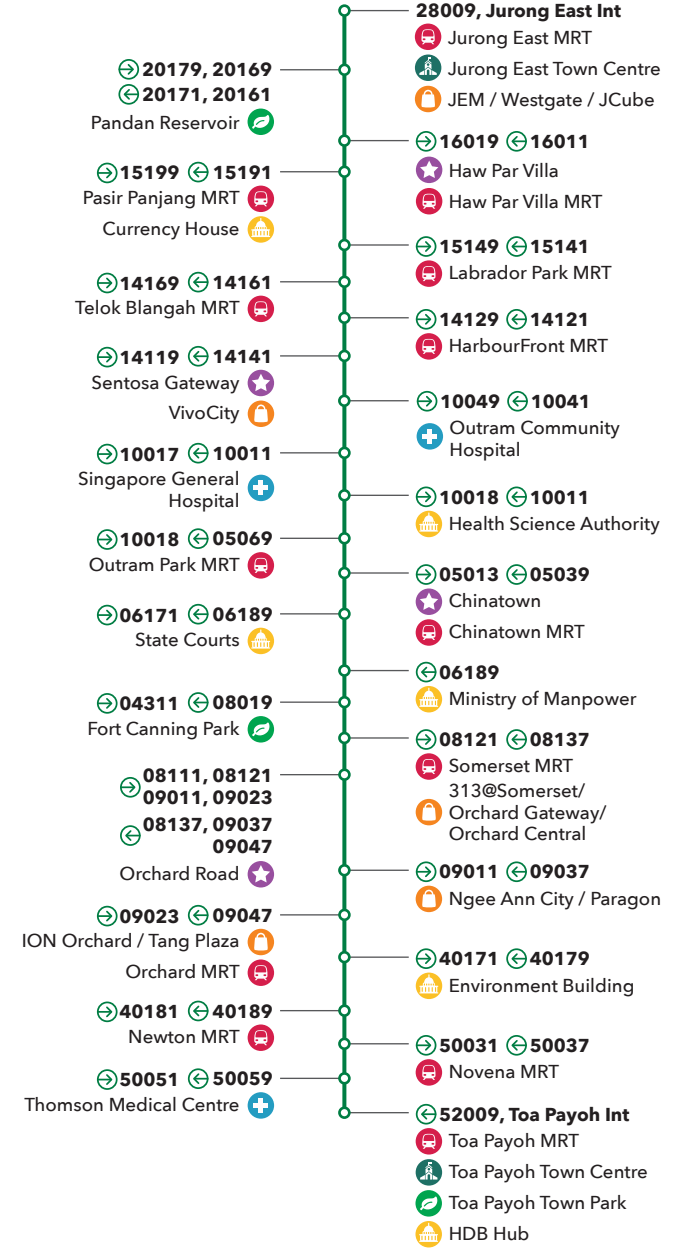

TOA PAYOH INT - JURONG EAST INT (DIRECTION 1)

No Wheelchair Access MRT Station

BUS SERVICE GUIDE

143

TOA PAYOH INT - JURONG EAST INT

BUS FREQUENCY

■ 1-5mins ■ 6-10mins ■ 11-15mins ■ 16-20mins

TOA PAYOH INT - JURONG EAST INT

*Bus stop 28211 along Jurong Gateway Rd (Bef Jurong East Stn) is not for passenger boarding.

JURONG EAST INT - TOA PAYOH INT (DIRECTION 2)

No Wheelchair Access MRT Station

ROUTE LANDMARKS

BUS STOP NAME	BUS STOP NO.	DIST(KM)	STREET
Jurong East Int	28009	0.0	Jurong Gateway Rd
Blk 131	28301	0.4	
Blk 134	28431	0.7	Jurong East Ctrl
Jurong East Lib	28249	1.0	Jurong Town Hall Rd
Opp Jurong Town Hall	28239	1.5	
German Ctr	28229	2.1	
Bef Pandan Gdns	20269	2.5	
Teban Gdn PO	20201	2.9	Teban Gdns Rd
Blk 41	20211	3.1	
Bef Hasanah Mque	20231	3.5	
Aft Teban Gdns Rd	20179	3.8	West Coast Rd
Blk 35	20169	4.2	
Ayer Rajah CC	20181	4.8	Pandan Gdns
Blk 407	20191	5.0	
Blk 408	20149	5.2	West Coast Rd
Opp Angliss Bldg	20139	5.6	
The Japanese Sec Sch	20289	6.1	West Coast Highway
Opp Tanglin Sec Sch	20299	6.6	West Coast Rd
Blk 512	17079	6.8	
Opp Blk 701	17069	7.1	
Blk 601	17049	7.6	
Opp Kent Ridge Sec Sch	17039	8.0	
Opp West Bay Resort Condo	17389	8.3	
Opp Waseda S Snr High Sch	17029	8.6	
Varsity Pk	17019	9.0	
Aft Clementi Rd	16089	9.3	Pasir Panjang Rd
Bef Pasir Panjang PO	16079	9.6	
Heng Mui Keng Terr	16069	9.9	
Jamiyah Halfway Hse	16059	10.2	
Whitehaven	16049	10.4	

MRT Educational Institution Parks Shopping Malls Town Centre

Medical Institution Government Buildings Public Amenities Industrial Estate Places of Interest

Direction 1 Toa Payoh Int - Jurong East Int Direction 2 Jurong East Int - Toa Payoh Int

28091 **28099** — Bus Stop No. Lakeside MRT — Landmark Landmark Type