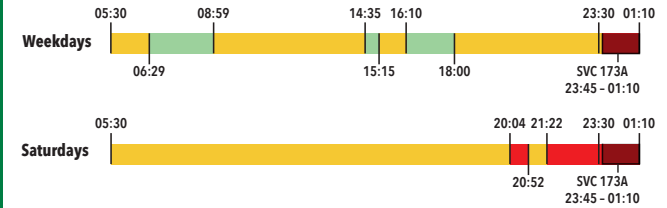

173

BUKIT BATOK INT. TO CLEMENTI INT. (LOOP)

173A

BUS FREQUENCY

1-5mins 6-10mins 11-15mins 16-20mins

BUKIT BATOK INT - CLEMENTI INT

Weekdays First Bus: 05:30 Last Bus: 01:10*
Saturdays First Bus: 05:30 Last Bus: 01:10*
Sundays & Public Holidays First Bus: 06:00 Last Bus: 01:10*

Sundays & Public Holidays													
06:00	07:00	08:00	09:00	10:00	11:00	12:00	13:00	14:00	15:00	16:00	17:00		
06:15	07:15	08:15	09:15	10:15	11:15	12:15	13:15	14:15	15:15	16:15	17:15		
06:30	07:30	08:30	09:30	10:30	11:30	12:30	13:30	14:30	15:30	16:30	17:30		
06:45	07:45	08:45	09:45	10:45	11:45	12:45	13:45	14:45	15:45	16:45	17:45		
18:00	19:00	20:00	21:00	22:00	23:00	00:10*	01:10*						
18:15	19:15	20:15	21:15	22:15	23:15	00:30*							
18:30	19:30	20:30	21:30	22:30	23:30	00:50*							
18:45	19:45	20:45	21:45	22:45	23:50*								