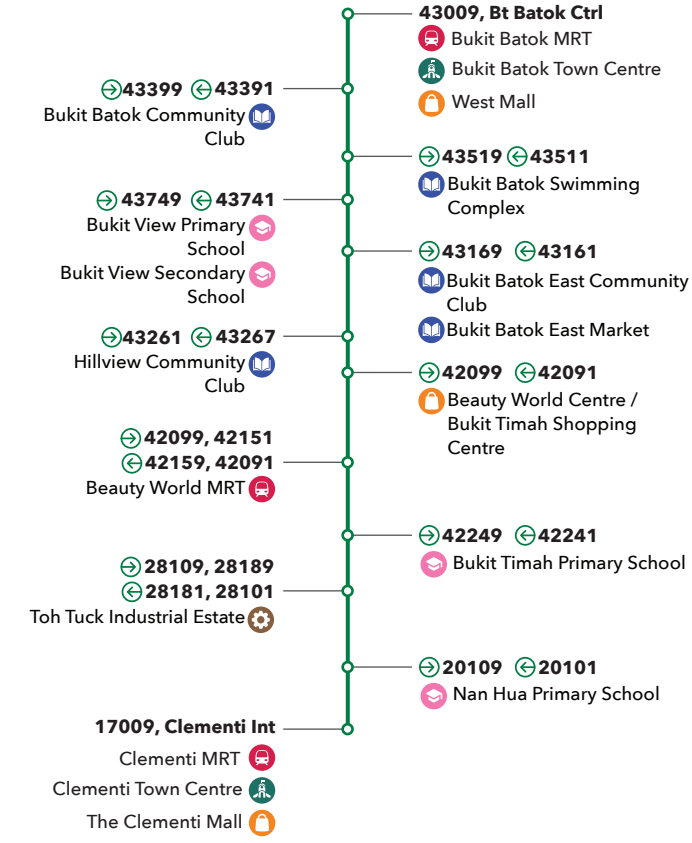

*Service 173A operates from Bt Batok Int to Bt Batok East Ave 4 (254). After 2330 hours, buses leaving Bt Batok Int will operate as Service 173A.

Feedback / Lost & Found Hotline
(7:30am - 1am)
+65 1800 248 0950

@towertransitsg

feedback@towertransit.sg

All Information is accurate as of 29/05/2021.

towertransit.sg #towertransitsg

BUKIT BATOK INT. TO CLEMENTI INT. (LOOP)

 MRT Station

ROUTE LANDMARKS

BUS STOP NAME	BUS STOP NO.	DIST(KM)	STREET	BUS STOP NAME	BUS STOP NO.	DIST(KM)	STREET
 Clementi Int	17009	13.5	Clementi Ave 3	 Opp Blk 628	43411	27.0	Bt Batok Ctrl
Opp Blk 317	17181	14.0	C'wealth Ave West	 Bt Batok Int	43009	27.4	
Nan Hua Pr Sch	20101	14.3					
Bef Toh Tuck Ave	28011	14.9					
Bef Toh Tuck Lk	28181	15.7	Toh Tuck Ave				
Opp SMRT Ulu Pandan Depot	28101	16.1					
Bef Toh Tuck Rise	42201	17.1	Toh Tuck Rd				
Aft Toh Tuck Cres	42299	17.4	Toh Tuck Rise				
Aft Eng Kong Pl	42241	17.8	Lor Kismis				
Opp Hse No. 19	42301	18.1	Toh Tuck Terr				
Bef Jln Jurong Kechil	42231	18.4	Toh Tuck Rd				
Opp Blk 19	42169	18.8	Jln Jurong Kechil				
 Opp Beauty World Stn	42159	19.0					
 Beauty World Stn Exit B	42091	19.4	Upp Bt Timah Rd				
Woh Hup Bldg	42111	19.9					
Bt Regency	43011	20.1					
Aft Old Jurong Rd	43021	20.6					
Symphony Hts	43829	21.3	Hume Ave				
Hillview Green	43819	21.6					
Hillview Hts	43267	22.3	Hillview Ave				
Hillbrooks	43309	22.8	Jln Batu Nilam				
Hillview Hse	43289	23.0	Jln Remaja				
Hillview Apts	43249	23.3	Hillview Ave				
The Petals Condo	43239	23.7					
Blk 272	43161	24.5	Bt Batok East Ave 4				
Opp Blk 217	43731	25.0	Bt Batok St 21				
Bt View Sec Sch	43741	25.3					
Bt Batok Swim Cplx	43511	25.7	Bt Batok East Ave 6				
Blk 102	43381	26.1	Bt Batok Ave 1				
Bt Batok CC	43391	26.5	Bt Batok Ctrl				

 MRT

 Educational Institution

 Parks

 Shopping Malls

 Town Centre

 Medical Institution

 Government Buildings

 Public Amenities