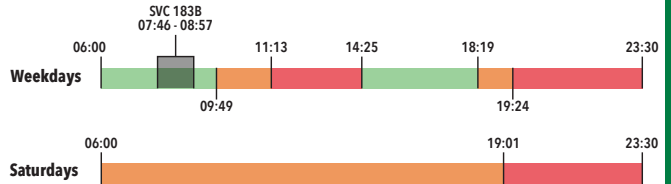

MRT	Educational Institution	Parks	Shopping Malls	Town Centre
Medical Institution	Government Buildings	Public Amenities	Industrial Estate	Places of Interest

Towards Loop Jurong East Int - Science Park Rd	Towards Int Science Park Rd - Jurong East Int	<p> 28091 28099 — Bus Stop No.</p> <p> Lakeside MRT — Landmark</p> <p> — Landmark Type</p>
---	--	---

183

JURONG EAST INT - SCIENCE PARK RD (LOOP)

183B

BUS FREQUENCY

1-5mins 6-10mins 11-15mins 16-20mins

JURONG EAST INT - SCIENCE PARK RD

Weekdays	Saturdays	Sundays & Public Holidays
First Bus: 06:00	First Bus: 06:00	First Bus: 06:00
Last Bus: 23:30	Last Bus: 23:30	Last Bus: 23:30

Sundays & Public Holidays

06:00	07:08	08:16	09:06	10:10	11:14	12:01	13:01	14:01	15:01	16:01	17:03
06:17	07:25	08:33	09:22	10:26	11:30	12:16	13:16	14:16	15:16	16:16	17:20
06:34	07:42	08:50	09:38	10:42	11:46	12:31	13:31	14:31	15:31	16:31	17:37
06:51	07:59	09:54	10:58	12:46	13:46	14:46	15:46	16:46	17:54		
<hr/>											
18:11	19:02	20:10	21:01	22:09	23:00						
18:28	19:19	20:27	21:18	22:26	23:15						
18:45	19:36	20:44	21:35	22:43	23:30						
	19:53		21:52								