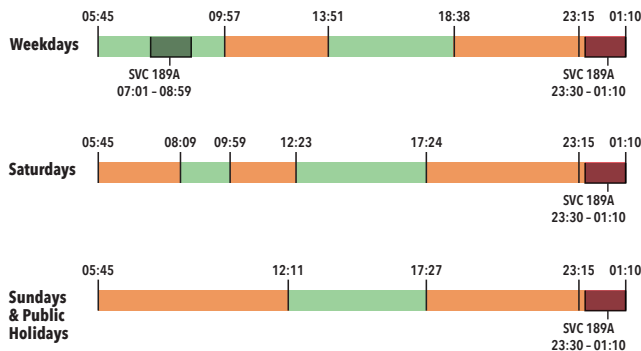

— Landmark Type

Towards Loop
Bukit Batok Int - Clementi Ave 1

Towards Int
Clementi Ave 1 - Bukit Batok Int

189

BUKIT BATOK INT. TO CLEMENTI AVE 1 (LOOP)

BUS FREQUENCY

1-5mins 6-10mins 11-15mins 16-20mins

BUKIT BATOK INT - CLEMENTI AVE 1

Weekdays **Saturdays** **Sundays & Public Holidays**
First Bus: 05:45 **First Bus:** 05:45 **First Bus:** 05:45
Last Bus: 01:10* **Last Bus:** 01:10* **Last Bus:** 01:10*

*Service 189A operates from Bt Batok Int to Bt Batok St 23 (Opp Midview Bldg). After 2315 hours, buses leaving Bt Batok Int will operate as Service 189A.