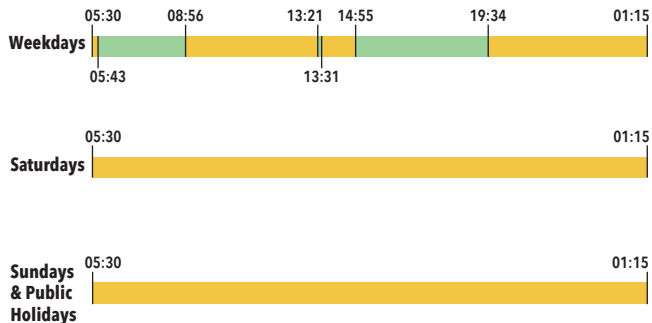

JURONG EAST INT - JURONG EAST ST 32

Weekdays	Saturdays	Sundays & Public Holidays
First Bus: 05:30	First Bus: 05:30	First Bus: 05:30
Last Bus: 01:15	Last Bus: 01:15	Last Bus: 01:15