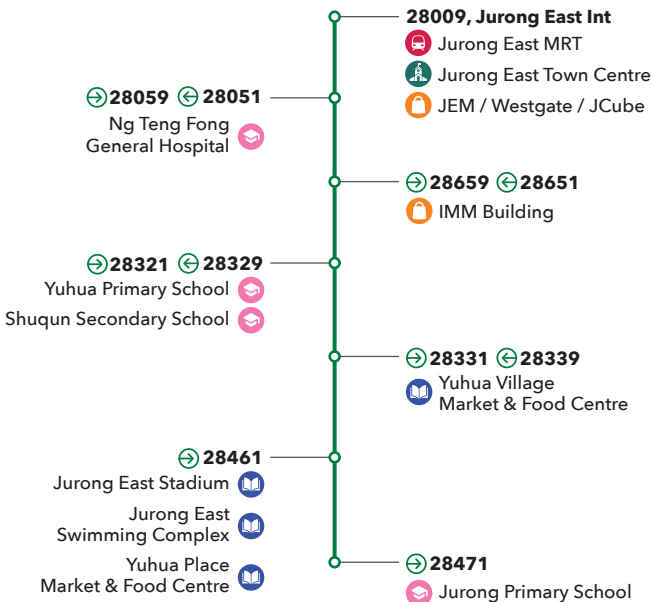

# ROUTE LANDMARKS

## JURONG EAST INT - JURONG EAST ST 32 (LOOP)

FEEDER

↻ Towards Int  
 Jurong East St 32 - Jurong East Int

↻ **28091** ↔ **28099** — Bus Stop No.  
 Lakeside MRT — Landmark  
 — Landmark Type

Feedback / Lost & Found Hotline  
 (7:30am - 1am)  
 +65 1800 248 0950

 MRT Station

Fares for feeder services are capped at 3.2 km.