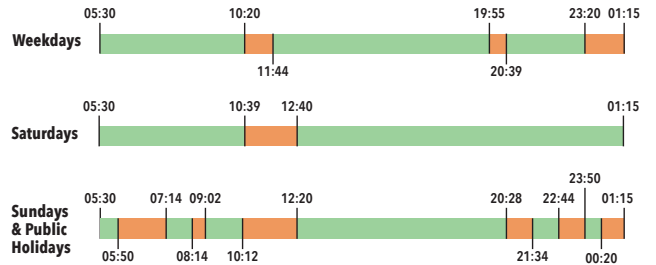

334

JURONG EAST INT - JURONG WEST ST 42 (LOOP)

FEEDER

BUS FREQUENCY

1-5mins 6-10mins 11-15mins 16-20mins

JURONG EAST INT - JURONG WEST ST 42

Weekdays	Saturdays	Sundays & Public Holidays
First Bus: 05:30	First Bus: 05:30	First Bus: 05:30
Last Bus: 01:15	Last Bus: 01:15	Last Bus: 01:15

MRT	Educational Institution	Parks	Shopping Malls	Town Centre
Medical Institution	Government Buildings	Public Amenities	Industrial Estate	Places of Interest
Towards Loop Jurong East Int - Jurong West St 42	Towards Int Jurong West St 42 - Jurong East Int	28091 28099 — Bus Stop No. Lakeside MRT — Landmark — Landmark Type		