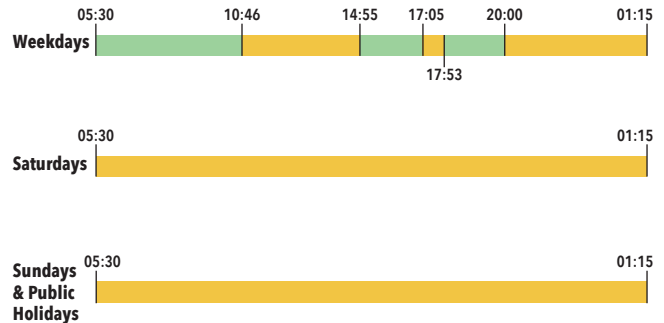

ROUTE LANDMARKS

BUS SERVICE GUIDE

335

JURONG EAST INT - JURONG WEST AVE 1 (LOOP)

FEEDER

BUS FREQUENCY

1-5mins 6-10mins 11-15mins 16-20mins

JURONG EAST INT - JURONG WEST AVE 1

Weekdays	Saturdays	Sundays & Public Holidays
First Bus: 05:30	First Bus: 05:30	First Bus: 05:30
Last Bus: 01:15	Last Bus: 01:15	Last Bus: 01:15

- MRT
- Medical Institution
- Government Buildings
- Town Centre
- Parks
- Public Amenities
- Industrial Estate
- Shopping Malls
- Places of Interest

Towards Loop
 Jurong East Int - Jurong West Ave 1

Towards Int
 Jurong West Ave 1 - Jurong East Int

28091 **28099** — Bus Stop No.
 Lakeside MRT — Landmark
 — Landmark Type

Feedback / Lost & Found Hotline
 (7:30am - 1am)
 +65 1800 248 0950