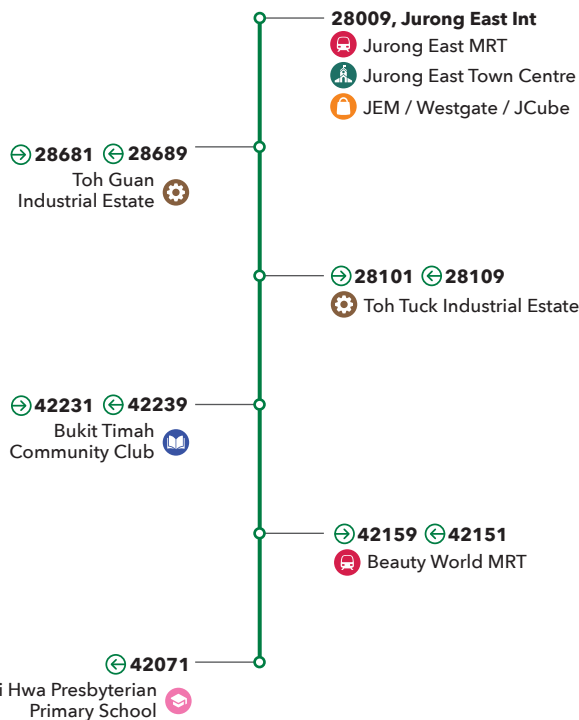

41

JURONG EAST INT - JLN ANAK BUKIT (LOOP)

BUS FREQUENCY

1-5mins 6-10mins 11-15mins 16-20mins

JURONG EAST INT - JLN ANAK BUKIT

Weekdays	Saturdays	Sundays & Public Holidays
First Bus: 05:45	First Bus: 05:45	First Bus: 05:45
Last Bus: 23:45	Last Bus: 23:45	Last Bus: 23:45

- MRT
- Medical Institution
- Government Buildings
- Towards Loop
- Educational Institution
- Public Amenities
- Industrial Estate
- Parks
- Shopping Malls
- Town Centre
- Places of Interest

Towards Loop
Jurong East Int - Jln Anak Bukit

Towards Int
Jln Anak Bukit - Jurong East Int

28091 / 28099 — Bus Stop No.
Lakeside MRT — Landmark
 — Landmark Type

Feedback / Lost & Found Hotline
(7:30am - 1am)
+65 1800 248 0950

@towertransitsg
 feedback@towertransit.sg

All Information is accurate as of 29/05/2021.

towertransit.sg #towertransitsg

JURONG EAST TEMP INT. TO JLN ANAK BUKIT (LOOP)

BUS STOP NAME	BUS STOP NO.	DIST (KM)	STREET
Jurong East Temp Int	28009	0.0	Jurong Gateway Rd
Seventh-Day Advent Ch	28441	0.5	Jurong East Ctrl
Blk 209	28311	0.9	
Opp Blk 288D	28631	1.4	Toh Guan Rd
Blk 284	28641	1.7	
Opp Jurong East Warehse	28661	2.3	Toh Guan Rd East
Alliance Bldg	28671	2.6	
Toh Guan Ctr	28681	2.9	
Wang-Fu Ind Pte Ltd	28691	3.2	
Aft Old Toh Tuck Rd	28701	3.8	Toh Tuck Lk
Opp SMRT Ulu Pandan Depot	28101	4.2	Toh Tuck Ave
Bef Toh Tuck Rise	42201	5.2	Toh Tuck Rd
Highgate Pk	42211	5.4	
Goodluck Gdn	42221	5.7	
Bef Jln Jurong Kechil	42231	6.0	
Opp Blk 19	42169	6.4	Jln Jurong Kechil
Opp Beauty World Stn	42159	6.6	
Goh & Goh Bldg	42259	6.9	
Opp Bt Timah Plaza	42089	7.3	Jln Anak Bt
Pei Hwa Presby Pr Sch	42071	7.8	Upp Bt Timah Rd
Beauty World Stn Exit C	42151	8.1	Jln Jurong Kechil
Blk 18	42161	8.4	
Aft Jln Jurong Kechil	42239	8.7	Toh Tuck Rd
Aft Toh Tuck Terr	42229	8.9	
Opp Highgate Pk	42219	9.2	
Aft Toh Tuck Rise	42209	9.4	
SMRT Ulu Pandan Depot	28109	10.3	Toh Tuck Ave
Bef Old Toh Tuck Rd	28709	10.8	Toh Tuck Lk
Opp Uni-Tech Ctr	28699	11.4	Toh Guan Rd East
Opp Toh Guan Ctr	28689	11.7	