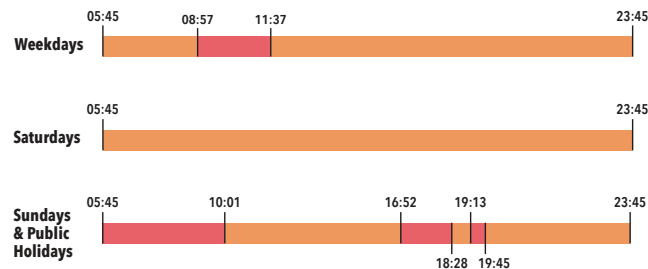

41

JURONG EAST INT - JLN ANAK BUKIT (LOOP)

BUS FREQUENCY

1-5mins 6-10mins 11-15mins 16-20mins

JURONG EAST INT - JLN ANAK BUKIT

Weekdays	Saturdays	Sundays & Public Holidays
First Bus: 05:45	First Bus: 05:45	First Bus: 05:45
Last Bus: 23:45	Last Bus: 23:45	Last Bus: 23:45

- MRT
- Medical Institution
- Government Buildings
- Towards Loop
- Educational Institution
- Public Amenities
- Industrial Estate
- Parks
- Shopping Malls
- Town Centre
- Places of Interest

Towards Loop
Jurong East Int - Jln Anak Bukit