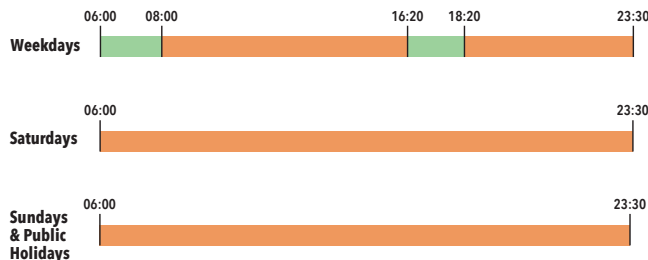

ROUTE LANDMARKS

BUS SERVICE GUIDE

49

JURONG EAST TEMP INT - JURONG WEST ST 42 (LOOP)

BUS FREQUENCY

■ 1-5mins
 ■ 6-10mins
 ■ 11-15mins
 ■ 16-20mins

JURONG EAST TEMP INT - JURONG WEST ST 42

Weekdays	Saturdays	Sundays & Public Holidays
First Bus: 06:00	First Bus: 06:00	First Bus: 06:00
Last Bus: 23:30	Last Bus: 23:30	Last Bus: 23:30

- MRT
- Medical Institution
- Government Buildings
- Educational Institution
- Public Amenities
- Industrial Estate
- Parks
- Shopping Malls
- Town Centre
- Places of Interest

Towards Loop
 Jurong East Temp Int - Jurong West St 42

Towards Int
 Jurong West St 42 - Jurong East Temp Int

28091 **28099** — Bus Stop No.
Lakeside MRT — Landmark
 — Landmark Type

Feedback / Lost & Found Hotline
 (7:30am - 1am)
+65 1800 248 0950

@towertransitsg
 feedback@towertransit.sg