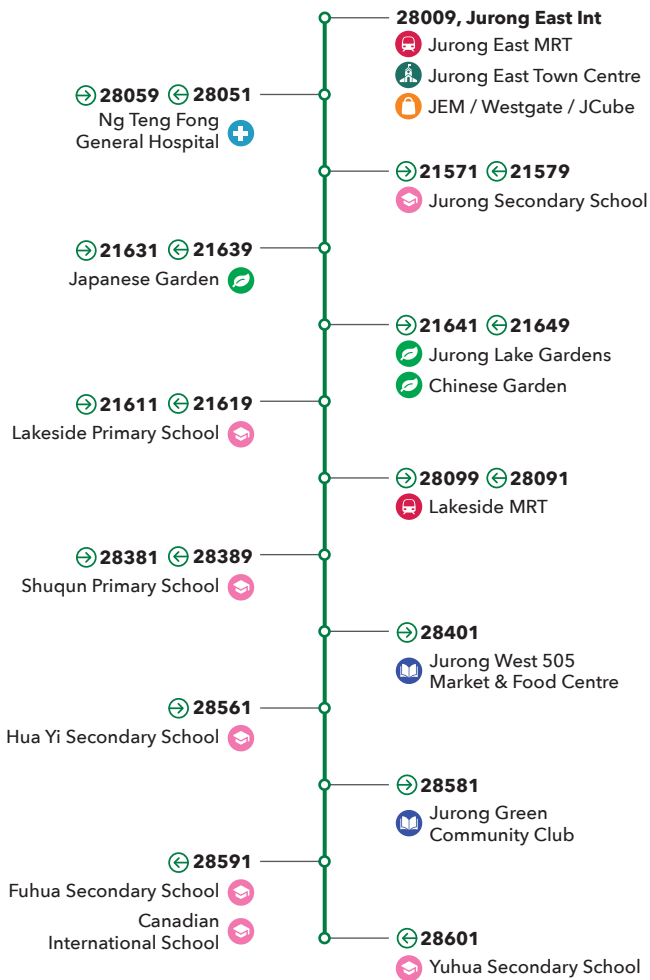

ROUTE LANDMARKS

BUS SERVICE GUIDE

49

JURONG EAST TEMP INT - JURONG WEST ST 42 (LOOP)

BUS FREQUENCY

■ 1-5mins
 ■ 6-10mins
 ■ 11-15mins
 ■ 16-20mins

JURONG EAST TEMP INT - JURONG WEST ST 42

Weekdays	Saturdays	Sundays & Public Holidays
First Bus: 06:00	First Bus: 06:00	First Bus: 06:00
Last Bus: 23:30	Last Bus: 23:30	Last Bus: 23:30

- MRT
- Medical Institution
- Government Buildings
- Educational Institution
- Public Amenities
- Industrial Estate
- Parks
- Shopping Malls
- Town Centre
- Places of Interest

Towards Loop
 Jurong East Temp Int - Jurong West St 42

Towards Int
 Jurong West St 42 - Jurong East Temp Int

28091 **28099** — Bus Stop No.
Lakeside MRT — Landmark
 — Landmark Type

Feedback / Lost & Found Hotline
 (7:30am - 1am)
+65 1800 248 0950

@towertransitsg
 feedback@towertransit.sg