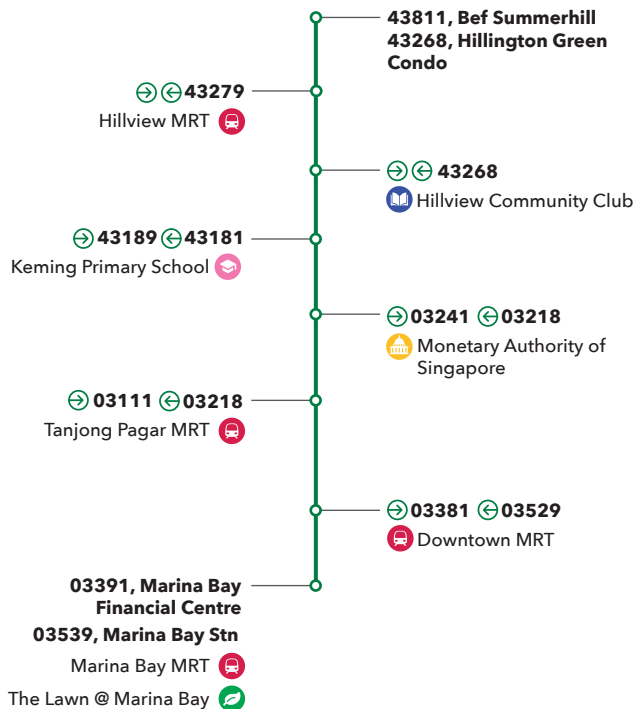

ROUTE LANDMARKS

MRT	Educational Institution	Parks	Shopping Malls	Town Centre
Medical Institution	Government Buildings	Public Amenities	Industrial Estate	Places of Interest
Towards Loop Hume Ave - Marina Blvd	Towards Int Ctrl Blvd - Hillview Ave	28091 28099 — Bus Stop No. Lakeside MRT — Landmark — Landmark Type		

BUS SERVICE GUIDE

653

HUME AVE - CTRL BLVD

CITY DIRECT

■ 1-5mins
 ■ 6-10mins
 ■ 11-15mins
 ■ 16-20mins

HUME AVE - MARINA BLVD

Weekdays
First Bus: 07:15
Last Bus: 07:45

Weekdays
 07:15 07:25 07:35 07:45

CTRL BLVD - HILLVIEW AVE

Weekdays
First Bus: 18:15
Last Bus: 18:30

Weekdays
 18:15 18:30

This service does not operate on Saturday, Sunday & Public Holidays

Feedback / Lost & Found Hotline
 (7:30am - 1am)
+65 1800 248 0950

@towertransitsg

feedback@towertransit.sg

All Information is accurate as of 31/05/2021.

towertransit.sg #towertransitsg

HUME AVE - MARINA BLVD

CTRL BLVD - HILLVIEW AVE

BUS STOP NAME	BUS STOP NO.	DIST (KM)	STREET
Bef Summerhill	43811	0.0	Hume Ave
Opp Symphony Hts	43821	0.4	
Aft Hillview Stn	43279	1.8	Hillview Rd
Hillington Green Condo	43268	2.1	Hillview Ave
Opp Hillbrooks	43259	2.5	
Hillview Apts	43249	2.7	
The Petals Condo	43239	3.1	
Blk 258	43449	3.3	Bt Batok East Ave 2
Blk 242	43439	3.6	
Blk 240	43429	3.9	
Blk 231	43179	4.3	Bt Batok East Ave 3
Blk 283	43189	4.7	
Blk 289E	43619	5.1	
Yusof Ishak Sec Sch	43629	5.3	
Burgundy Hill	42319	5.7	
Mapletree Anson	03241	20.2	Anson Rd
Aft Capital Twr	03111	20.7	Robinson Rd
Opp SO Sofitel S'pore	03071	21.0	
The Sail	03381	21.6	Marina Blvd
Marina Bay Financial Ctr	03391	21.8	