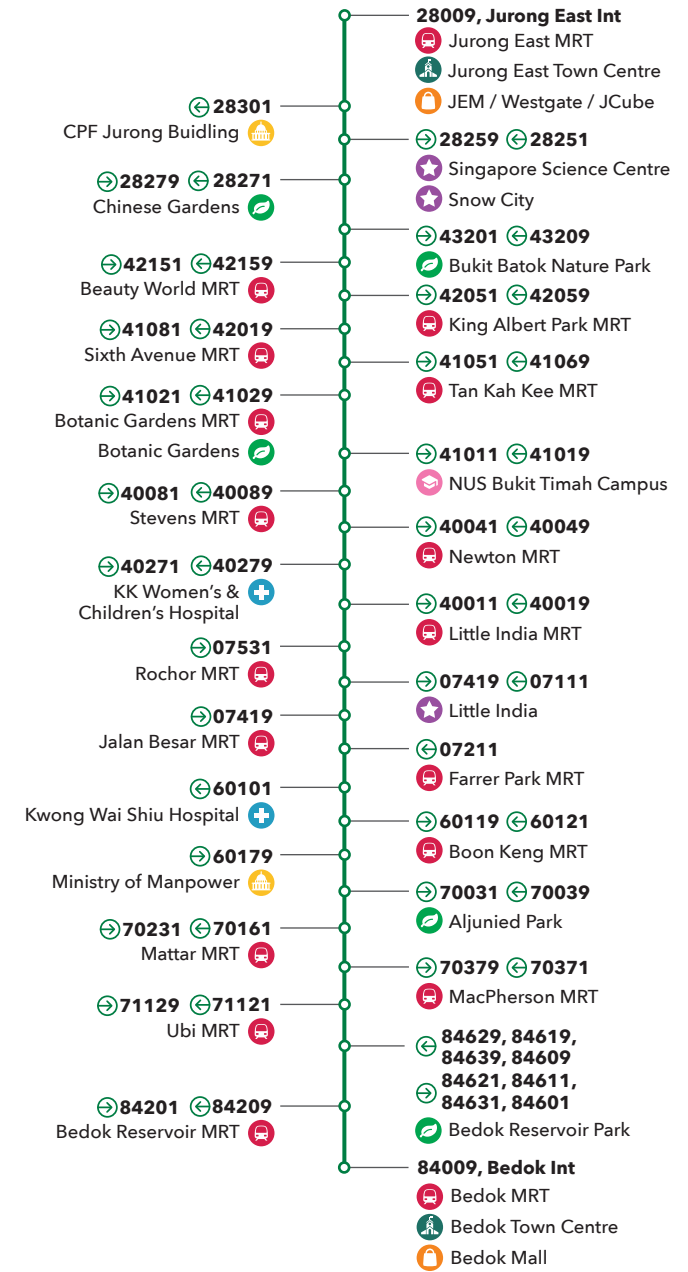

BUS STOP NAME	BUS STOP NO.	DIST _(KM)	STREET
Sixth Ave Ctr	42011	22.9	Bt Timah Rd
Aft Maple Ave	42021	23.2	
The Tessarina	42031	23.5	
The Nexus	42041	23.9	
King Albert Pk Stn	42051	24.4	
King Albert Pk	42061	24.7	
Pei Hwa Presby Pr Sch	42071	25.1	Upp Bt Timah Rd
Beauty World Stn Exit C	42151	25.4	Jln Jurong Kechil
Blk 18	42161	25.7	
Signature Pk Condo	42171	26.1	
Opp The Hillford	42181	26.4	
Bef Bt Batok East Ave 6	42191	26.8	
Opp Autobacs	43201	27.1	Bt Batok East Ave 6
Blk 288C	43191	27.7	
Blk 291A	43149	28.2	
Opp Bt View Sec Sch	43591	28.7	
Bt Batok Swim Cplx	43511	29.1	
Blk 185	43379	29.5	Bt Batok West Ave 6
Blk 183	43369	29.7	Bt Batok West Ave 8
Blk 169	43359	30.0	
Bef PIE	43453	30.7	Bt Batok Rd
Blk 253	28299	31.1	Jurong Town Hall Rd
Blk 228	28289	31.4	
Blk 114	28279	31.7	
Blk 118	28269	32.0	
Opp S'pore Science Ctr	28259	32.4	
Blk 124	28439	32.6	Jurong East Ctrl
Jurong East Int	28009	33.2	Jurong Gateway Rd

*Service 66C operates from Jurong East Int to Jln Jurong Kechil (Opp Beauty World Stn) during weekday peak period

MRT	Educational Institution	Parks	Shopping Malls	Town Centre
Medical Institution	Government Buildings	Public Amenities	Industrial Estate	Places of Interest
Direction 1 Bedok Int - Jurong East Int	Direction 2 Jurong East Int - Bedok Int	28091 28099 — Bus Stop No. Lakeside MRT — Landmark ———— Landmark Type		