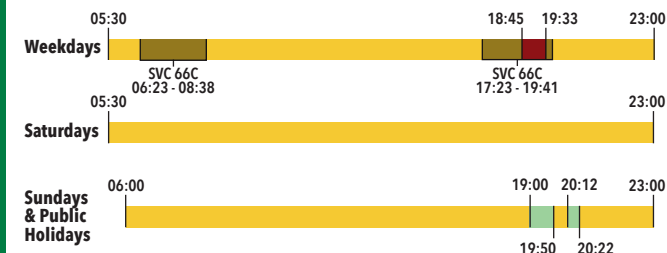

BEDOK INT - JURONG EAST INT (DIRECTION 1)

MRT Station

BUS SERVICE GUIDE

66

BEDOK INT - JURONG EAST INT

66C

BUS FREQUENCY

1-5mins 6-10mins 11-15mins 16-20mins

BEDOK INT - JURONG EAST INT

Weekdays First Bus: 05:30 Last Bus: 23:00
Saturdays First Bus: 05:45 Last Bus: 23:00
Sundays & Public Holidays First Bus: 06:00 Last Bus: 23:00

JURONG EAST INT - BEDOK INT

Weekdays First Bus: 05:30 Last Bus: 23:00
Saturdays First Bus: 05:30 Last Bus: 23:00
Sundays & Public Holidays First Bus: 06:00 Last Bus: 23:00