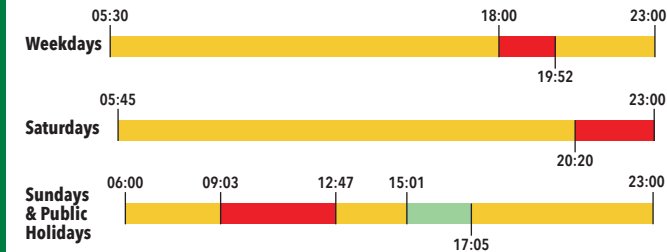

BEDOK INT - JURONG EAST INT (DIRECTION 1)

MRT Station

BUS SERVICE GUIDE

66

BEDOK INT - JURONG EAST INT

66C

BUS FREQUENCY

1-5mins 6-10mins 11-15mins 16-20mins

BEDOK INT - JURONG EAST INT

Weekdays First Bus: 05:30 Last Bus: 23:00
Saturdays First Bus: 05:45 Last Bus: 23:00
Sundays & Public Holidays First Bus: 06:00 Last Bus: 23:00

JURONG EAST INT - BEDOK INT

Weekdays First Bus: 05:30 Last Bus: 23:00
Saturdays First Bus: 05:30 Last Bus: 23:00
Sundays & Public Holidays First Bus: 06:00 Last Bus: 23:00