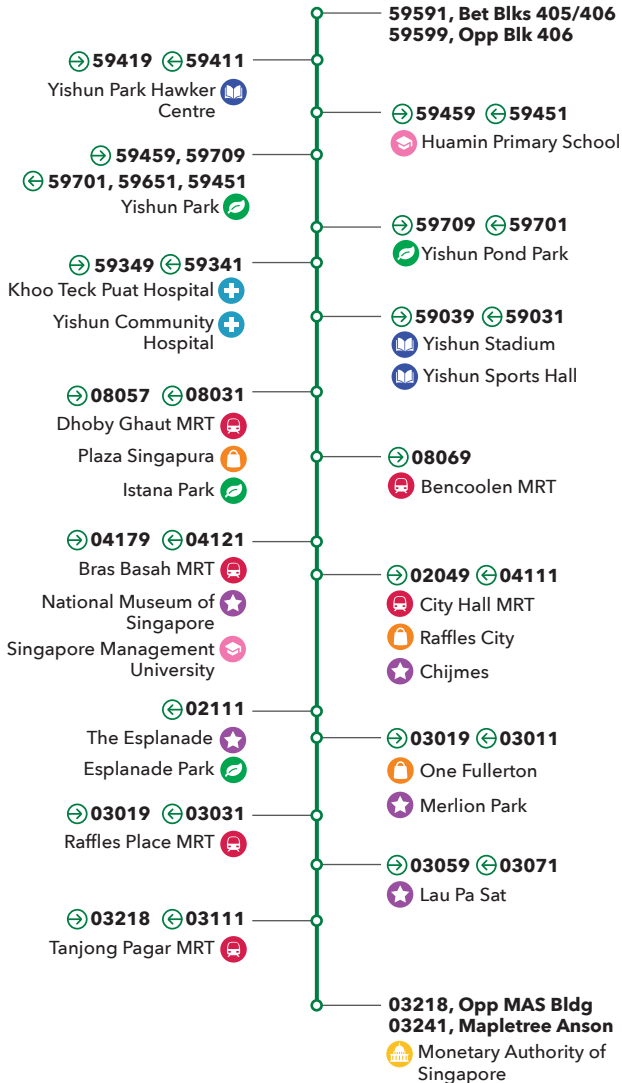

ROUTE LANDMARKS

- MRT
 - Medical Institution
 - Government Buildings
 - Town Centre
 - Educational Institution
 - Public Amenities
 - Industrial Estate
 - Places of Interest
 - Parks
 - Shopping Malls
- **28091** ← **28099** — Bus Stop No.
 Lakeside MRT — Landmark
 — Landmark Type
- **Towards Loop**
Yishun Ave 6
- Shenton Way
- ← **Towards Int**
Anson Road
- Yishun Ave 6

BUS SERVICE GUIDE

663

YISHUN AVE 6 - SHENTON WAY

CITY DIRECT

- 1-5mins
- 6-10mins
- 11-15mins
- 16-20mins

YISHUN AVE 6 - SHENTON WAY

Weekdays
First Bus: 07:20
Last Bus: 07:50

ANSON ROAD - YISHUN AVE 6

YISHUN AVE 6 - SHENTON WAY

ANSON ROAD - YISHUN AVE 6

BUS STOP NAME	BUS STOP NO.	DIST (KM)	STREET
Bet Blks 405/406	59591	0.0	Yishun Ave 6
Blk 391	59601	0.4	
Blk 382C	59801	0.7	
Opp Blk 333C	59649	1.0	Yishun St 31
Opp Blk 367	59399	1.2	Yishun Ring Rd
Evangel Family Ch	59409	1.6	
Blk 413	59419	1.8	
Opp Huamin Pr Sch	59459	2.3	Yishun Ave 11
Bef SAFRA Yishun	59709	2.6	Yishun Ctrl
Opp Khoo Teck Puat Hosp	59349	2.9	
Blk 608	59059	3.6	Yishun Ave 2
Yishun Sports Hall	59039	4.5	
Dhoby Ghaut Stn	08057	22.2	Orchard Rd
Bencoolen Stn Exit B	08069	22.7	Bras Basah Rd
Aft Bras Basah Stn Exit A	04179	23.0	
Raffles Hotel	02049	23.4	
Opp War Memorial Pk	02119	23.8	Nicoll Highway
OUE Bayfront	03019	24.8	Collyer Quay
One Raffles Quay	03059	25.1	Raffles Quay
UIC Bldg	03129	25.5	Shenton Way
Opp MAS Bldg	03218	26.0	