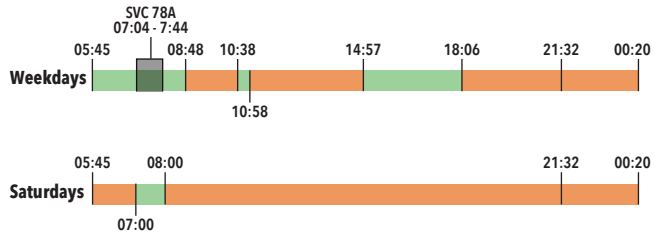

## JURONG GATEWAY RD - CLEMENTI AVE 3 (LOOP)

78A

### BUS FREQUENCY

1-5mins 6-10mins 11-15mins 16-20mins

### JURONG GATEWAY RD - CLEMENTI AVE 3

Weekdays	Saturdays	Sundays & Public Holidays
<b>First Bus:</b> 05:45	<b>First Bus:</b> 05:45	<b>First Bus:</b> 05:45
<b>Last Bus:</b> 00:20	<b>Last Bus:</b> 00:20	<b>Last Bus:</b> 00:20