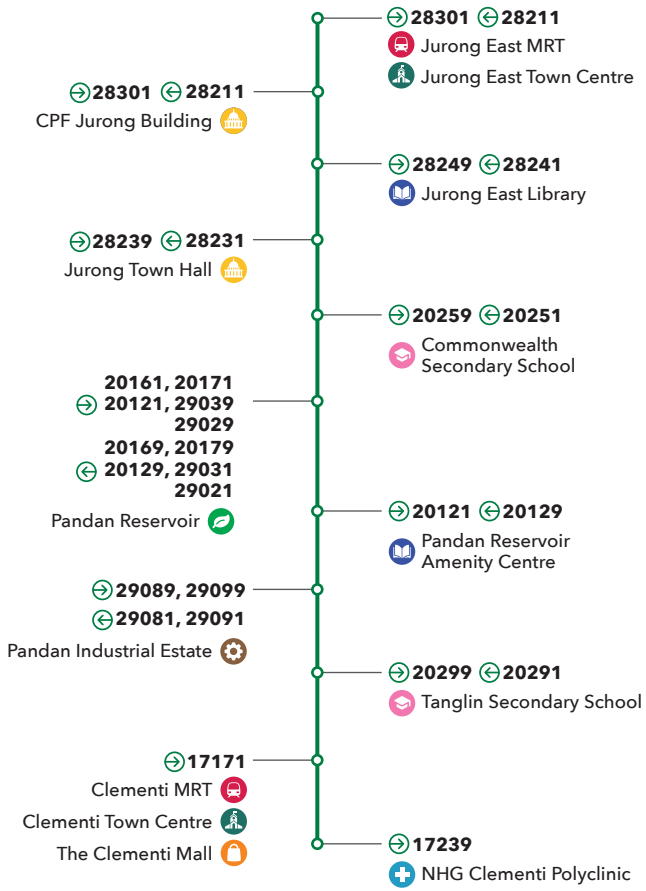

# 78

## JURONG GATEWAY RD - CLEMENTI AVE 3 (LOOP)

78A

### JURONG GATEWAY RD - CLEMENTI AVE 3

Weekdays	Saturdays	Sundays & Public Holidays
<b>First Bus:</b> 05:45	<b>First Bus:</b> 05:45	<b>First Bus:</b> 05:45
<b>Last Bus:</b> 00:20	<b>Last Bus:</b> 00:20	<b>Last Bus:</b> 00:20

↻ Towards Loop: Jurong Gateway Rd - Clementi Ave 3  
 ↻ Towards Int: Clementi Ave 3 - Jurong Gateway Rd

Feedback / Lost & Found Hotline (7:30am - 1am) +65 1800 248 0950

@towertransitsg  
 feedback@towertransit.sg  
 towertransit.sg #towertransitsg