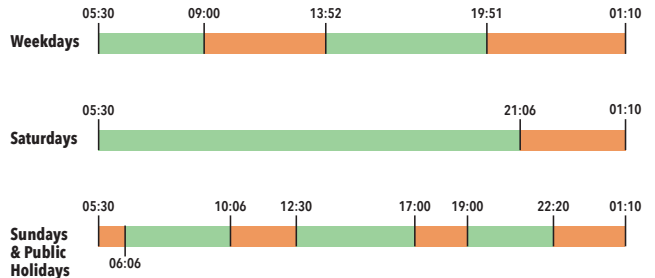

MRT	Medical Institution	Educational Institution	Government Buildings	Parks	Public Amenities	Shopping Malls	Industrial Estate	Town Centre
Towards Loop Bukit Batok Int - Bukit Batok West Ave 9	Towards Int Bukit Batok West Ave 9 - Bukit Batok Int	28091 ← 28099 — Bus Stop No. Lakeside MRT — Landmark — Landmark Type						

941

BUKIT BATOK INT. TO BUKIT BATOK WEST AVE 9 (LOOP)

FEEDER

BUS FREQUENCY

■ 1-5mins
 ■ 6-10mins
 ■ 11-15mins
 ■ 16-20mins

BUKIT BATOK INT - BUKIT BATOK WEST AVE 9

Weekdays	Saturdays	Sundays & Public Holidays
First Bus: 05:30	First Bus: 05:30	First Bus: 05:30
Last Bus: 01:10	Last Bus: 01:10	Last Bus: 01:10