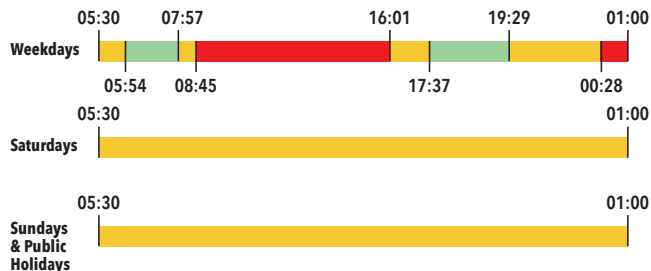

944

**BUKIT BATOK INT.
TO BUKIT BATOK RD (LOOP)**

FEEDER

BUS FREQUENCY

1-5mins 6-10mins 11-15mins 16-20mins

BUKIT BATOK INT - BUKIT BATOK RD

Weekdays	Saturdays	Sundays & Public Holidays
First Bus: 05:30	First Bus: 05:30	First Bus: 05:30
Last Bus: 01:00	Last Bus: 01:00	Last Bus: 01:00

MRT	Educational Institution	Parks	Shopping Malls	Town Centre
Medical Institution	Government Buildings	Public Amenities	Industrial Estate	Places of Interest
Towards Loop Bukit Batok Int - Bukit Batok Rd	Towards Int Bukit Batok Rd - Bukit Batok Int	28091 28099 — Bus Stop No. Lakeside MRT — Landmark — Landmark Type		