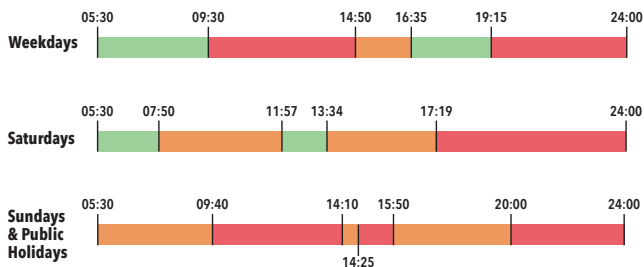

Towards Int
 Jurong Pier Way - Jurong East Int

28091 ↔ **28099** — Bus Stop No.
 Lakeside MRT — Landmark
 — Landmark Type

BUS SERVICE GUIDE

98

JURONG EAST INT - JURONG PIER WAY (LOOP)

98A

98B

BUS FREQUENCY

■ 1-5mins
 ■ 6-10mins
 ■ 11-15mins
 ■ 16-20mins

JURONG EAST INT - JURONG PIER WAY

Weekdays	Saturdays	Sundays & Public Holidays
First Bus: 05:30	First Bus: 05:30	First Bus: 05:30
Last Bus: 24:00	Last Bus: 24:00	Last Bus: 24:00