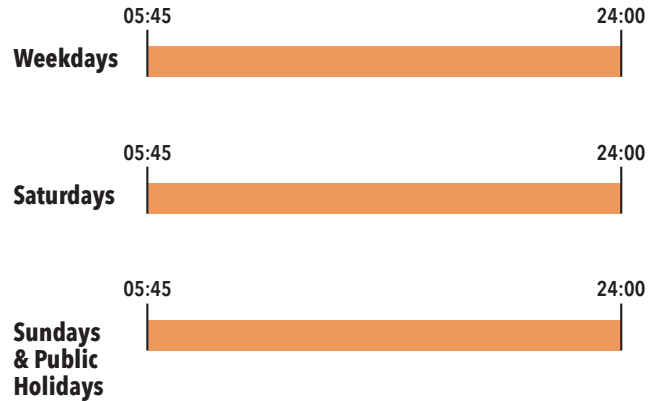

990

BUKIT BATOK INT. TO JURONG GATEWAY RD (LOOP)

BUS FREQUENCY

1-5mins 6-10mins 11-15mins 16-20mins

BUKIT BATOK INT - JURONG GATEWAY RD

Weekdays	Saturdays	Sundays & Public Holidays
First Bus: 05:45	First Bus: 05:45	First Bus: 05:45
Last Bus: 24:00	Last Bus: 24:00	Last Bus: 24:00

- MRT
- Medical Institution
- Towards Loop
Bukit Batok Int - Jurong Gateway Rd
- Educational Institution
- Government Buildings
- Towards Int
Jurong Gateway Rd - Bukit Batok Int
- Parks
- Public Amenities
- Shopping Malls
- Industrial Estate
- Town Centre
- Places of Interest