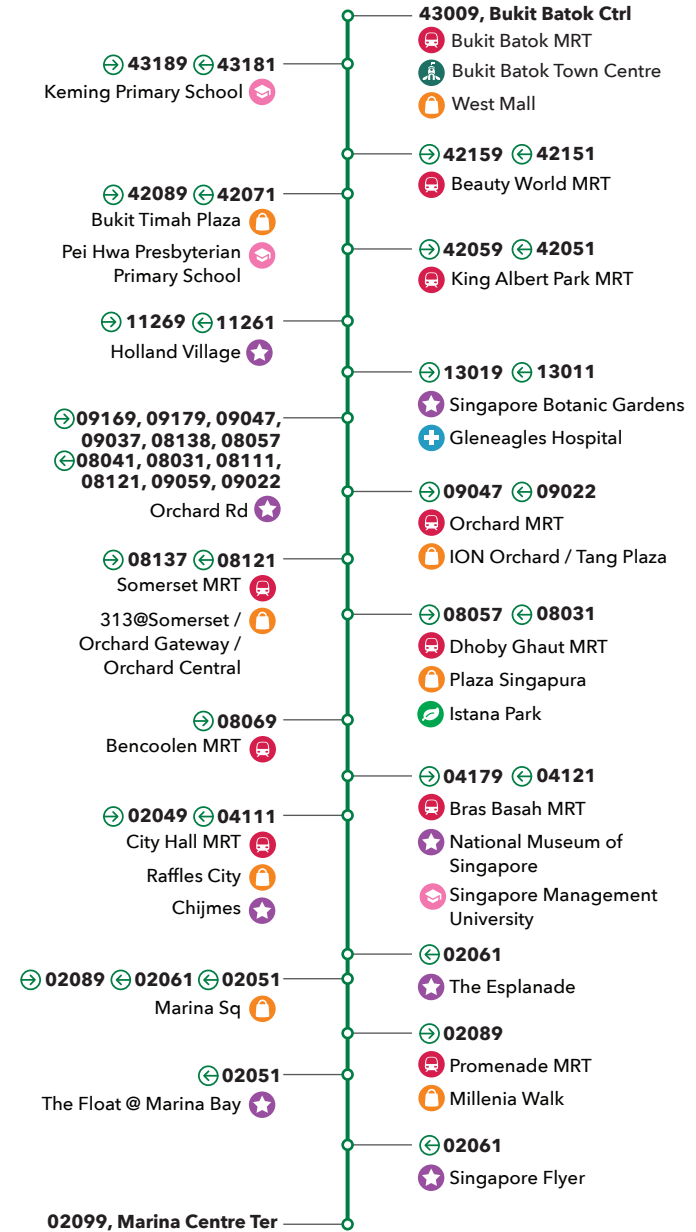

@towertransitsg

feedback@towertransit.sg

All Information is accurate as of 11/07/2021.

towertransit.sg #towertransitsg

MARINA CENTRE TER TO BUKIT BATOK INT (DIRECTION 2)

 MRT Station

BUS STOP NAME	BUS STOP NO.	DIST(KM)	STREET
Marina Ctr Ter* 	02099	0.0	Raffles Blvd
Aft S'pore Flyer	02101	0.4	Raffles Ave
The Float @ Marina Bay	02051	0.8	
The Esplanade	02061	1.1	
Capitol Bldg 	04111	1.8	Stamford Rd
SMU 	04121	2.2	
YMCA 	08041	2.5	Orchard Rd
Dhoby Ghaut Stn Exit B 	08031	2.8	Penang Rd
Winsland Hse	08111	3.3	
Somerset Stn 	08121	3.6	Somerset Rd
Natl Youth Council	09059	3.9	Grange Rd
Bef Orchard Stn Exit B 	09022	4.4	Orchard Blvd
Opp Four Seasons Hotel	09111	4.9	
Bef Tomlinson Rd	09121	5.2	
Grange Residences	09131	5.8	Grange Rd
British Council	09141	6.1	Napier Rd
Opp S'pore Botanic Gdns	13011	6.4	
Aft Min Of Foreign Affairs	13021	7.0	Holland Rd
CSC Dempsey Clubhse	11201	7.3	
Aft Peirce Rd	11211	7.6	
Lien Twrs	11221	8.1	
Aft Estoril Mansions	11231	8.6	
Holland Village 	11261	9.4	
Aft East Sussex Lane	11271	10.0	
Hse No. 578	11301	10.5	Sixth Ave
Hse No. 532	11311	10.8	
Opp Regent Villa	11321	11.0	
Opp Dynasty Gdn II	11331	11.3	
Garlick Ville	11341	11.6	
Aft Lantana Ave	42131	12.0	

*No boarding & alighting at Marina Ctr Ter.

ROUTE LANDMARKS

Legend for icons used in the route landmarks diagram:

-  MRT
-  Educational Institution
-  Parks
-  Shopping Malls
-  Town Centre
-  Medical Institution
-  Government Buildings
-  Public Amenities
-  Industrial Estate
-  Places of Interest

Direction 1: Bukit Batok Int - Marina Centre Ter

Direction 2: Marina Centre Ter - Bukit Batok Int

Legend for line styles:

-  **28091, 28099** — Bus Stop No.
-  **Lakeside MRT** — Landmark
-  — Landmark Type