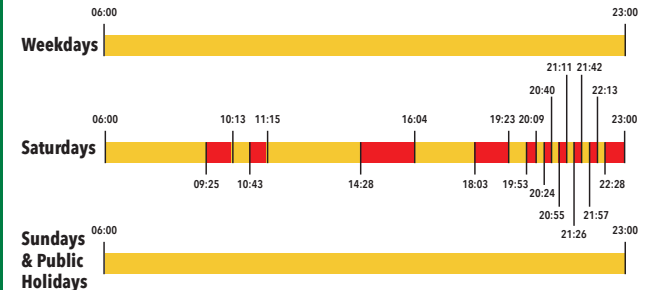

*No boarding & alighting at Marina Ctr Ter.

77

BUKIT BATOK INT. TO MARINA CENTRE TER

BUS FREQUENCY

1-5mins 6-10mins 11-15mins 16-20mins

BUKIT BATOK INT - MARINA CENTRE

Weekdays First Bus: 06:00 Last Bus: 23:00
Saturdays First Bus: 06:00 Last Bus: 23:00
Sundays & Public Holidays First Bus: 06:00 Last Bus: 23:00

MARINA CENTRE - BUKIT BATOK INT

Weekdays First Bus: 06:30 Last Bus: 23:30
Saturdays First Bus: 06:30 Last Bus: 23:30
Sundays & Public Holidays First Bus: 06:30 Last Bus: 23:30

Feedback / Lost & Found Hotline (7:30am - 1am)
+65 1800 248 0950

*No boarding & alighting at Marina Ctr Ter.

ROUTE LANDMARKS

Legend for icons used in the route landmarks diagram:

-  MRT
-  Educational Institution
-  Parks
-  Shopping Malls
-  Town Centre
-  Medical Institution
-  Government Buildings
-  Public Amenities
-  Industrial Estate
-  Places of Interest