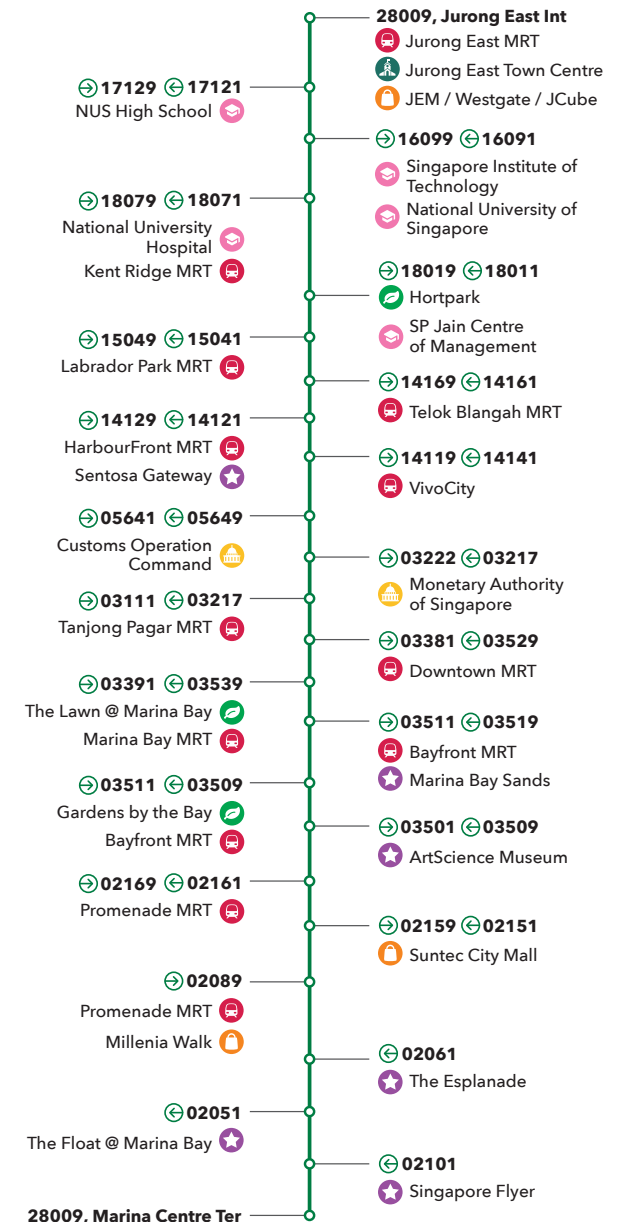

JURONG EAST INT - MARINA CENTRE TER (DIRECTION 1)

MRT Station

BUS SERVICE GUIDE

97

JURONG EAST INT - MARINA CENTRE TER

BUS FREQUENCY

1-5mins 6-10mins 11-15mins 16-20mins

JURONG EAST INT - MARINA CENTRE TER

* Weekend timetable can be found on subsequent pages

BUS STOP NAME	BUS STOP NO.	DIST(KM)	STREET
Jurong East Int	28009	0.0	Jurong Gateway Rd
Opp Jurong Town Hall	28239	0.6	Jurong Town Hall Rd
German Ctr	28229	1.2	
Opp Cycle & Carriage	20059	1.6	AYE
Opp The Infiniti	20039	2.4	
Opp NEWest	20029	2.9	
Blk 431	20019	3.5	
Blk 426	17149	3.8	
Aft Clementi Swim Cplx	17139	4.2	
Aft NUS High Sch	17129	4.8	
SIT Dover	16099	5.9	
Opp NUH	18079	6.7	Buona Vista Flyover
Opp PSB Science Pk Bldg	18109	7.1	
Opp Science Pk	18049	7.8	AYE
Bef Telok Blangah Hill Pk	18019	9.6	Alexandra Rd
Opp Alexandra Pt	15059	10.1	
Opp Alexandra Retail Ctr	15049	10.4	
Aft Alexandra Rd	14189	10.8	Telok Blangah Rd
Yeo's Bldg	14179	11.1	
Opp Telok Blangah Stn	14169	11.5	
Bef Chr Community Chapel	14159	12.0	
Bef Seah Im Rd	14139	12.4	
HarbourFront Stn Exit A	14129	12.9	
Opp VivoCity	14119	13.2	
Keppel DP Blk 517	14109	13.9	Keppel Rd
Opp Tg Pagar DP Blk F5	14089	14.3	
Former Railway Stn	14069	15.1	
Bef Cantonment Rd	05641	15.7	
Hub Synergy Pt	03222	16.1	Anson Rd
Aft Capital Twr	03111	16.8	Robinson Rd

TIMETABLE FROM AFT S'PORE FLYER

Saturdays

06:00	07:04	08:00	09:07	10:07	11:07	12:07	13:07	14:07	15:07	16:07	17:07
06:17	07:18	08:13	09:22	10:22	11:22	12:22	13:22	14:22	15:22	16:22	17:22
06:34	07:32	08:26	09:37	10:37	11:37	12:37	13:37	14:35	15:37	16:37	17:37
06:50	07:46	08:37	09:52	10:52	11:52	12:52	13:52	14:49	15:52	16:52	17:52
		08:52									

18:07	19:07	20:07	21:07	22:07	23:05
18:22	19:22	20:22	21:22	22:22	23:19
18:37	19:37	20:37	21:37	22:37	23:34
18:52	19:52	20:52	21:52	22:51	23:50

*No boarding & alighting at Marina Ctr Ter.

MRT
 Educational Institution
 Parks
 Shopping Malls
 Town Centre