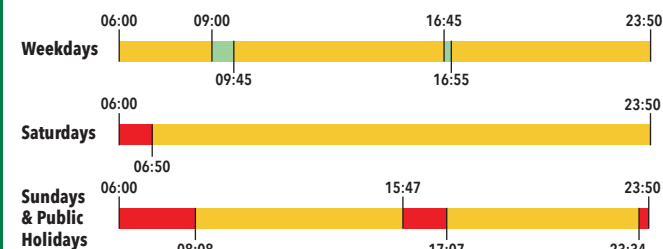

JURONG EAST INT - MARINA CENTRE TER (DIRECTION 1)

MRT Station

BUS SERVICE GUIDE

97

JURONG EAST INT - MARINA CENTRE TER

BUS FREQUENCY

1-5mins 6-10mins 11-15mins 16-20mins

JURONG EAST INT - MARINA CENTRE TER

Weekdays First Bus: 05:45 Last Bus: 23:45
Saturdays* First Bus: 05:45 Last Bus: 23:45
Sundays & Public Holidays* First Bus: 05:45 Last Bus: 23:45

MARINA CENTRE TER - JURONG EAST INT

Weekdays First Bus: 06:00 Last Bus: 23:50
Saturdays* First Bus: 06:00 Last Bus: 23:50
Sundays & Public Holidays* First Bus: 06:00 Last Bus: 23:50