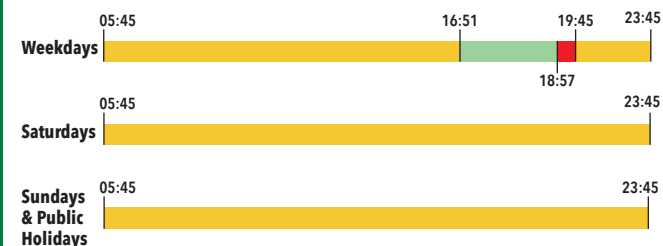

JURONG EAST INT - MARINA CENTRE TER (DIRECTION 1)

MRT Station

BUS SERVICE GUIDE

97

JURONG EAST INT - MARINA CENTRE TER

BUS FREQUENCY

1-5mins 6-10mins 11-15mins 16-20mins

JURONG EAST INT - MARINA CENTRE TER

Weekdays First Bus: 05:45 Last Bus: 23:45
Saturdays* First Bus: 05:45 Last Bus: 23:45
Sundays & Public Holidays* First Bus: 05:45 Last Bus: 23:45

MARINA CENTRE TER - JURONG EAST INT

Weekdays First Bus: 06:00 Last Bus: 23:50
Saturdays* First Bus: 06:00 Last Bus: 23:50
Sundays & Public Holidays* First Bus: 06:00 Last Bus: 23:50