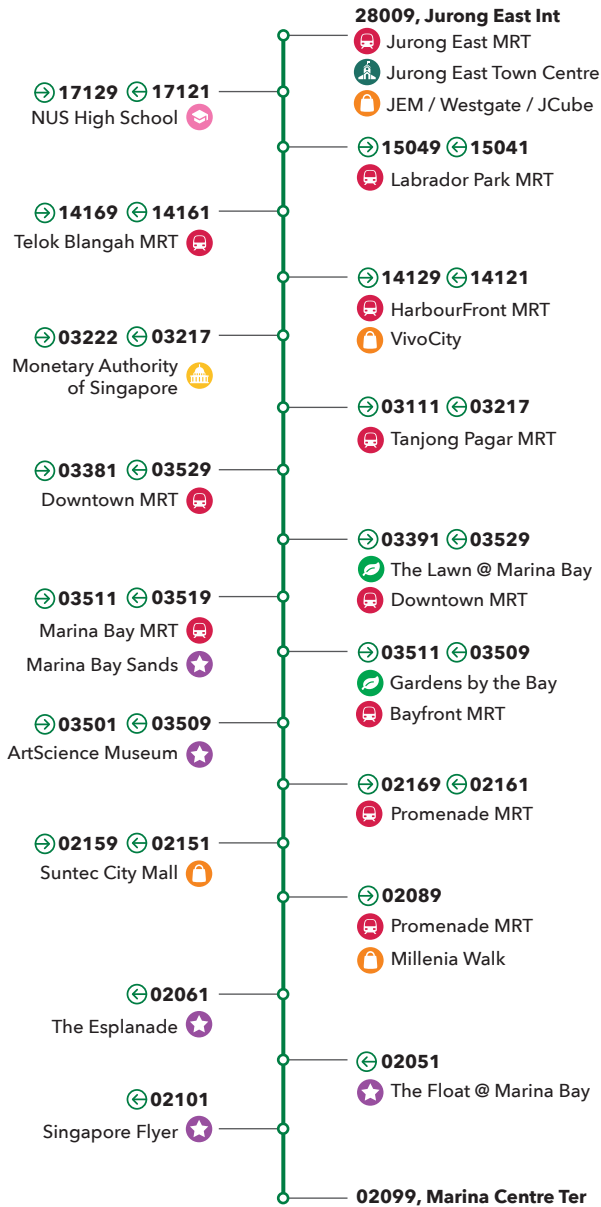

# ROUTE LANDMARKS

MRT	Educational Institution	Parks	Shopping Malls	Town Centre
Medical Institution	Government Buildings	Public Amenities	Industrial Estate	Places of Interest

↔ **Direction 1**  
Jurong East Int - Marina Ctr Ter

↔ **Direction 2**  
Marina Ctr Ter - Jurong East Int

↔ **28091** ↔ **28099** — Bus Stop No.  
Lakeside MRT — Landmark  
— Landmark Type

## JURONG EAST INT - MARINA CENTRE

**EXPRESS**

#### JURONG EAST INT - MARINA CENTRE TER

**Weekdays**  
First Bus: 07:36  
Last Bus: 08:24

**Weekdays**

	07:36	08:08
	07:52	08:24